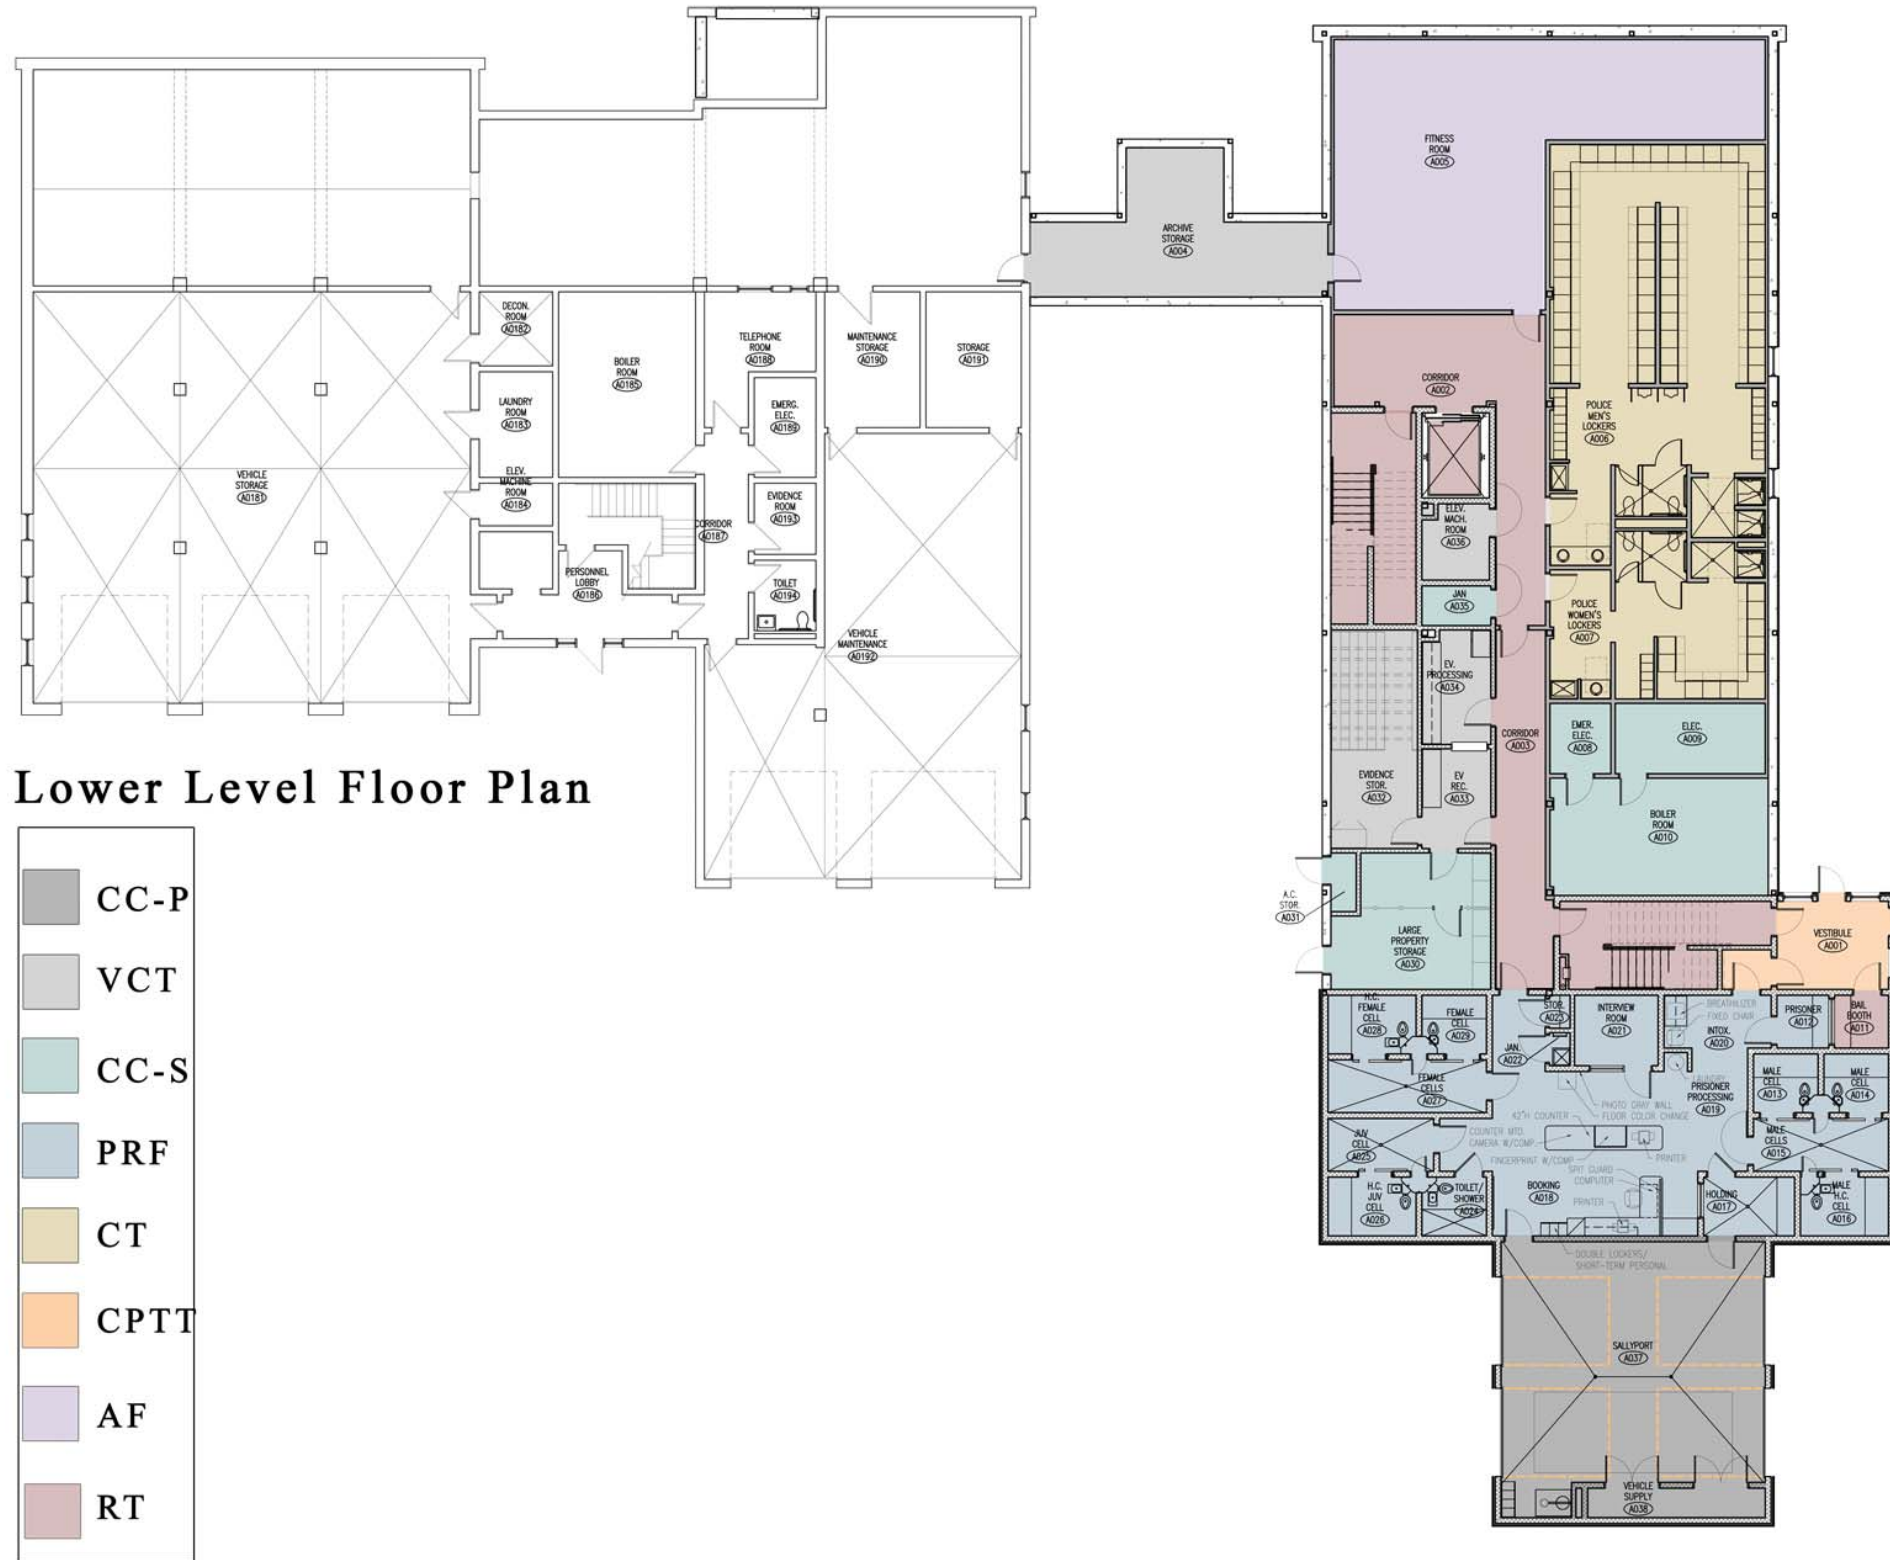

New Harwich Police Station

Harwich, MA November 15, 2007

Lower Level Floor Plan

Main Level Floor Plan

Upper Level Floor Plan

North Elevation

East Elevation

South Elevation

West Elevation

New Harwich Police Station
Harwich, MA

New Harwich Police Station

Harwich, MA

Main Level Floor Plan

- CPT
- VCT
- CC-S
- PRF
- CT
- CPTT
- RT