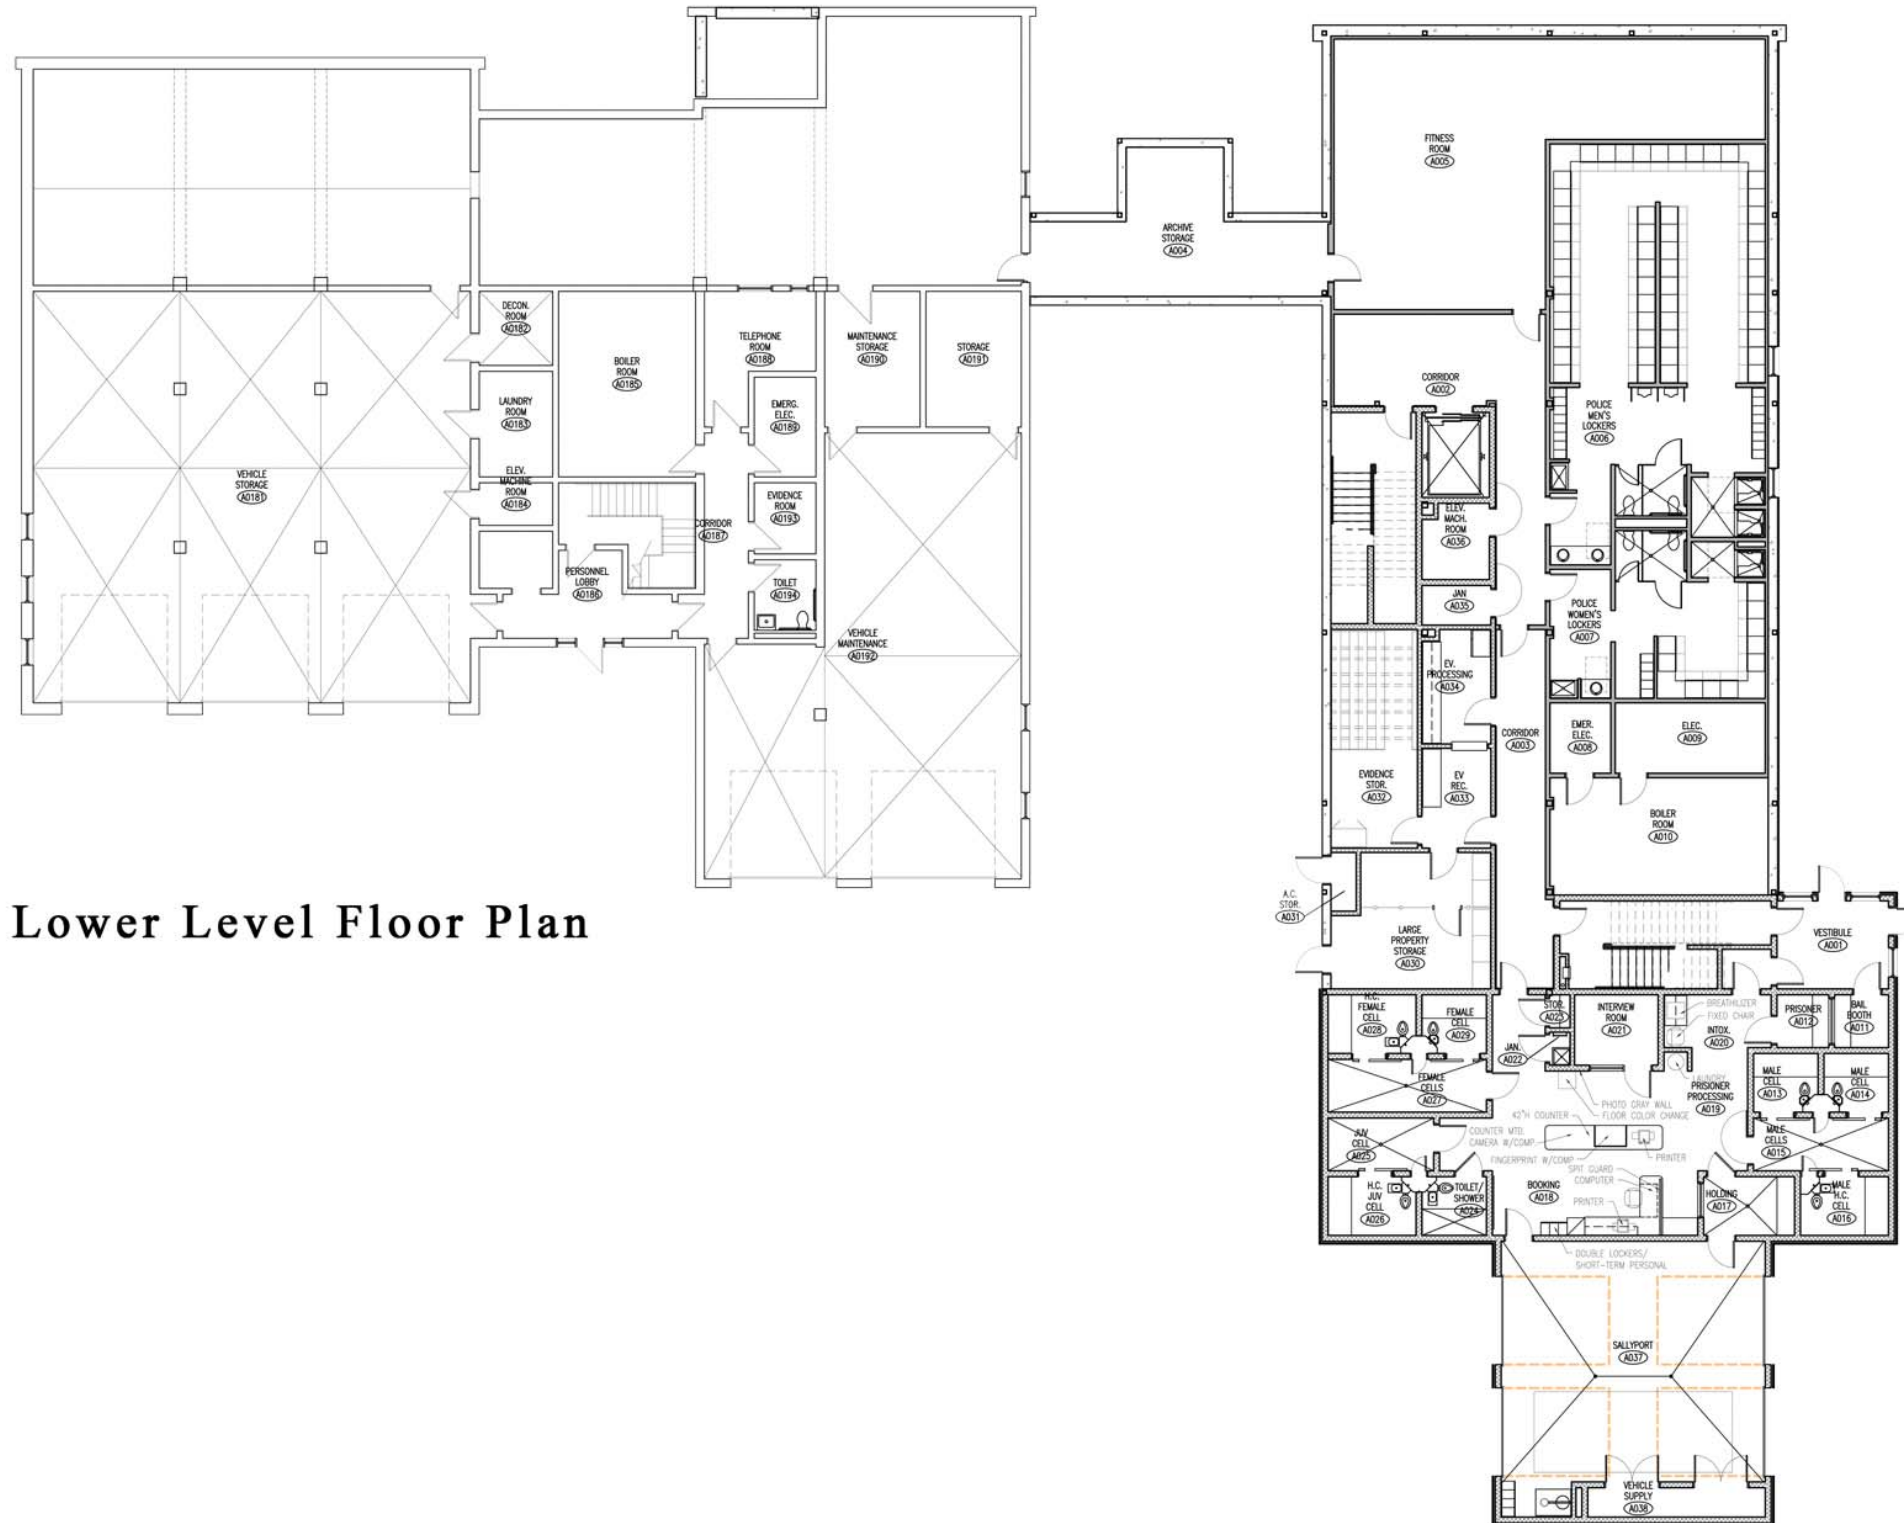

New Harwich Police Station

Harwich, MA November 15, 2007

Lower Level Floor Plan

Main Level Floor Plan

Upper Level Floor Plan

North Elevation

East Elevation

South Elevation

West Elevation

New Harwich Police Station
Harwich, MA

New Harwich Police Station

Harwich, MA

Main Level Floor Plan

- CPT
- VCT
- CC-S
- PRF
- CT
- CPTT
- RT