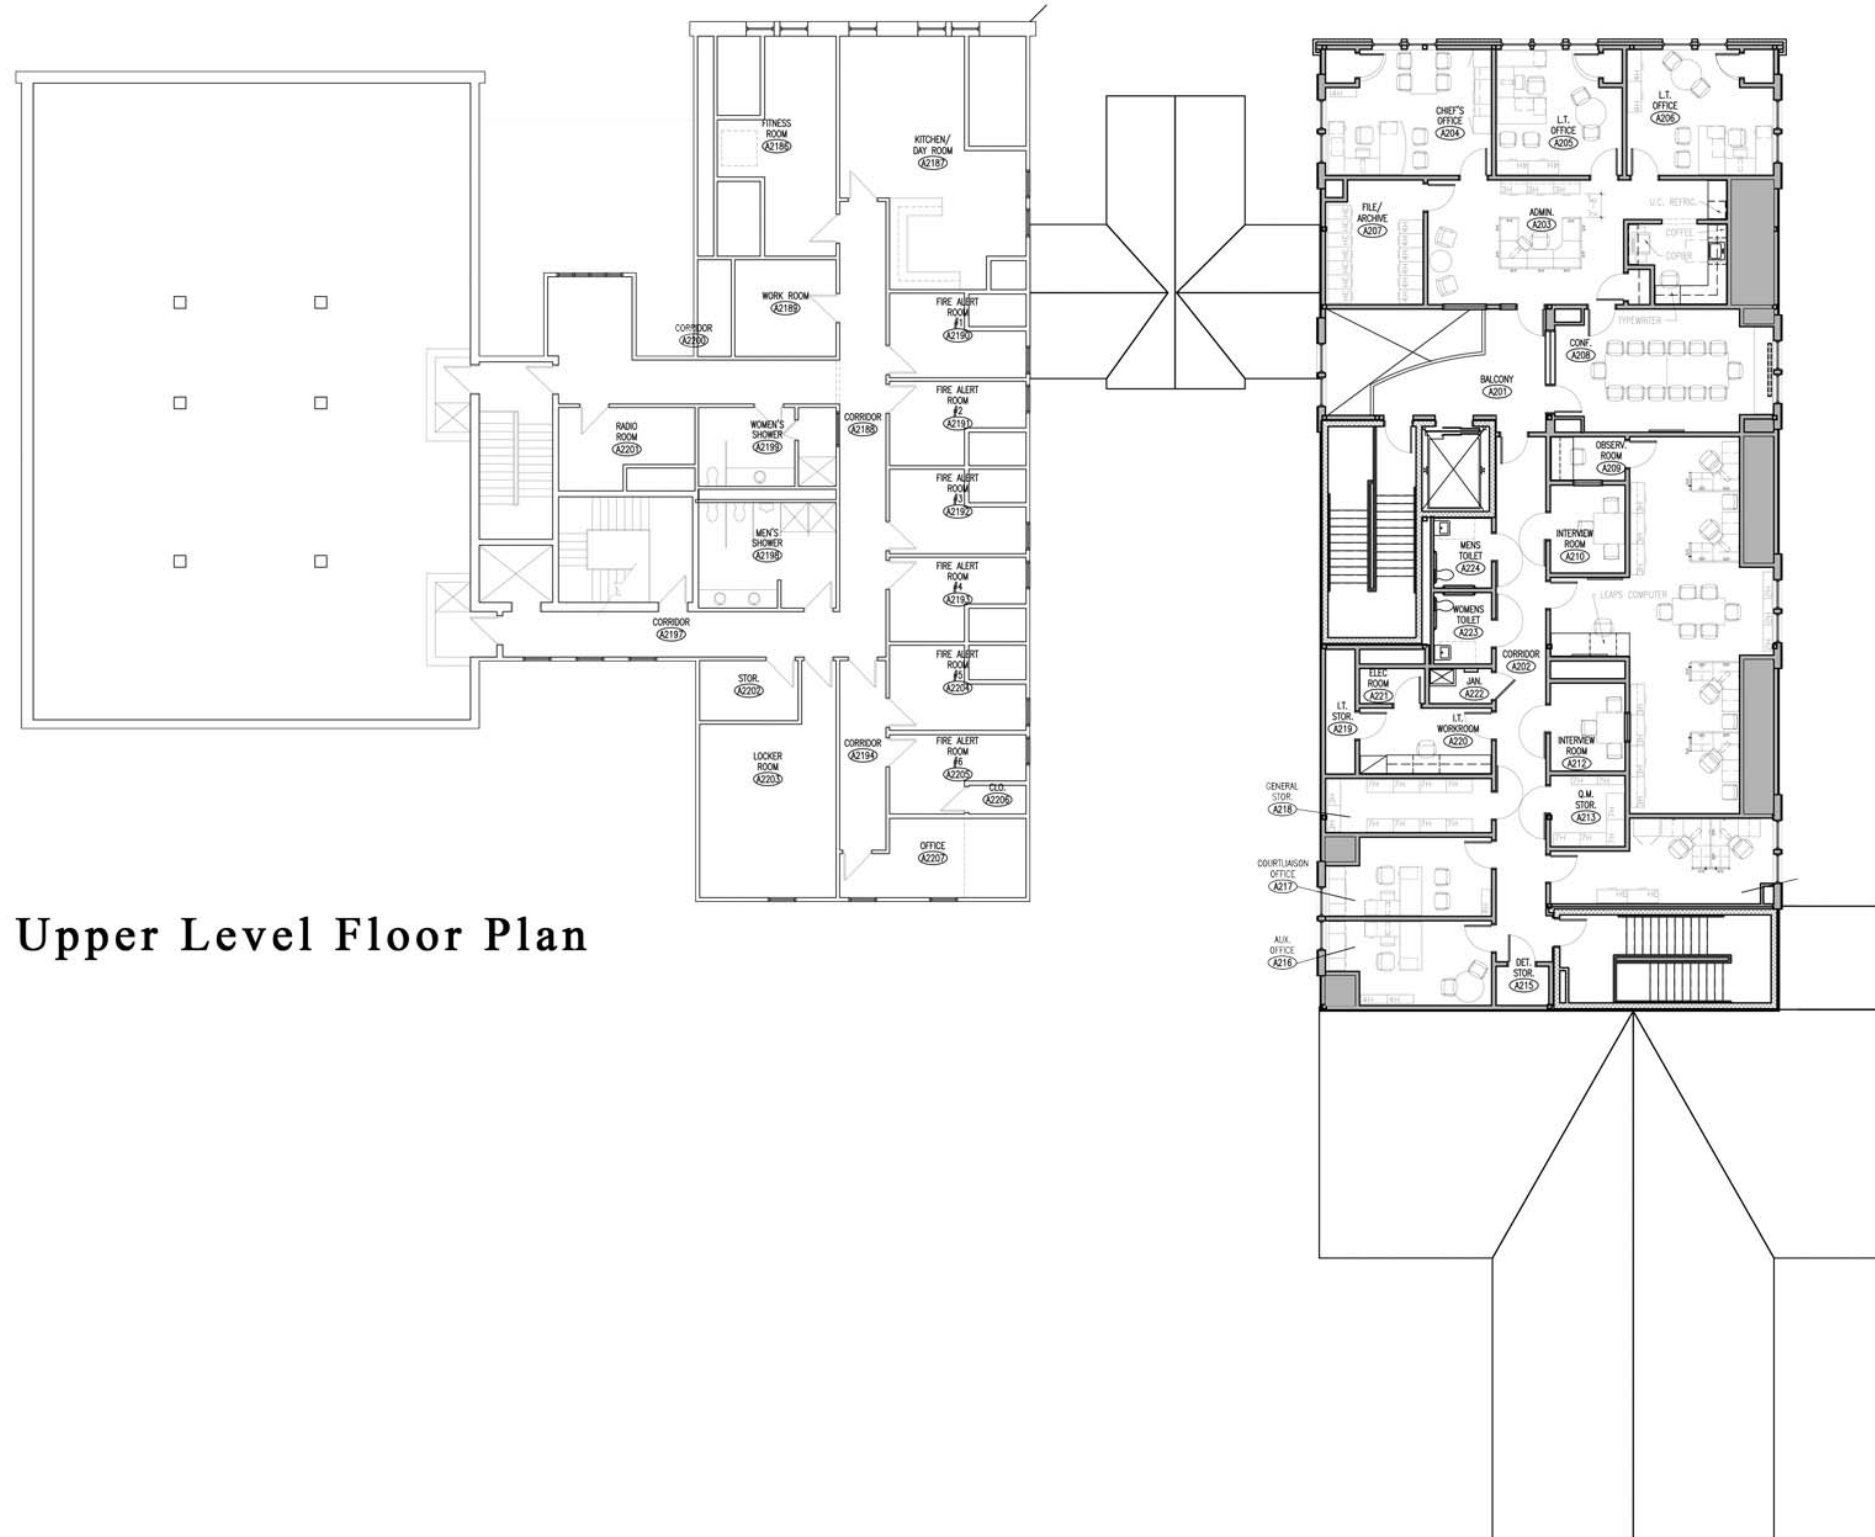

New Harwich Police Station

Harwich, MA November 15, 2007

Lower Level Floor Plan

Main Level Floor Plan

Upper Level Floor Plan

North Elevation

East Elevation

South Elevation

West Elevation

New Harwich Police Station
Harwich, MA

New Harwich Police Station

Harwich, MA

Main Level Floor Plan

- CPT
- VCT
- CC-S
- PRF
- CT
- CPTT
- RT