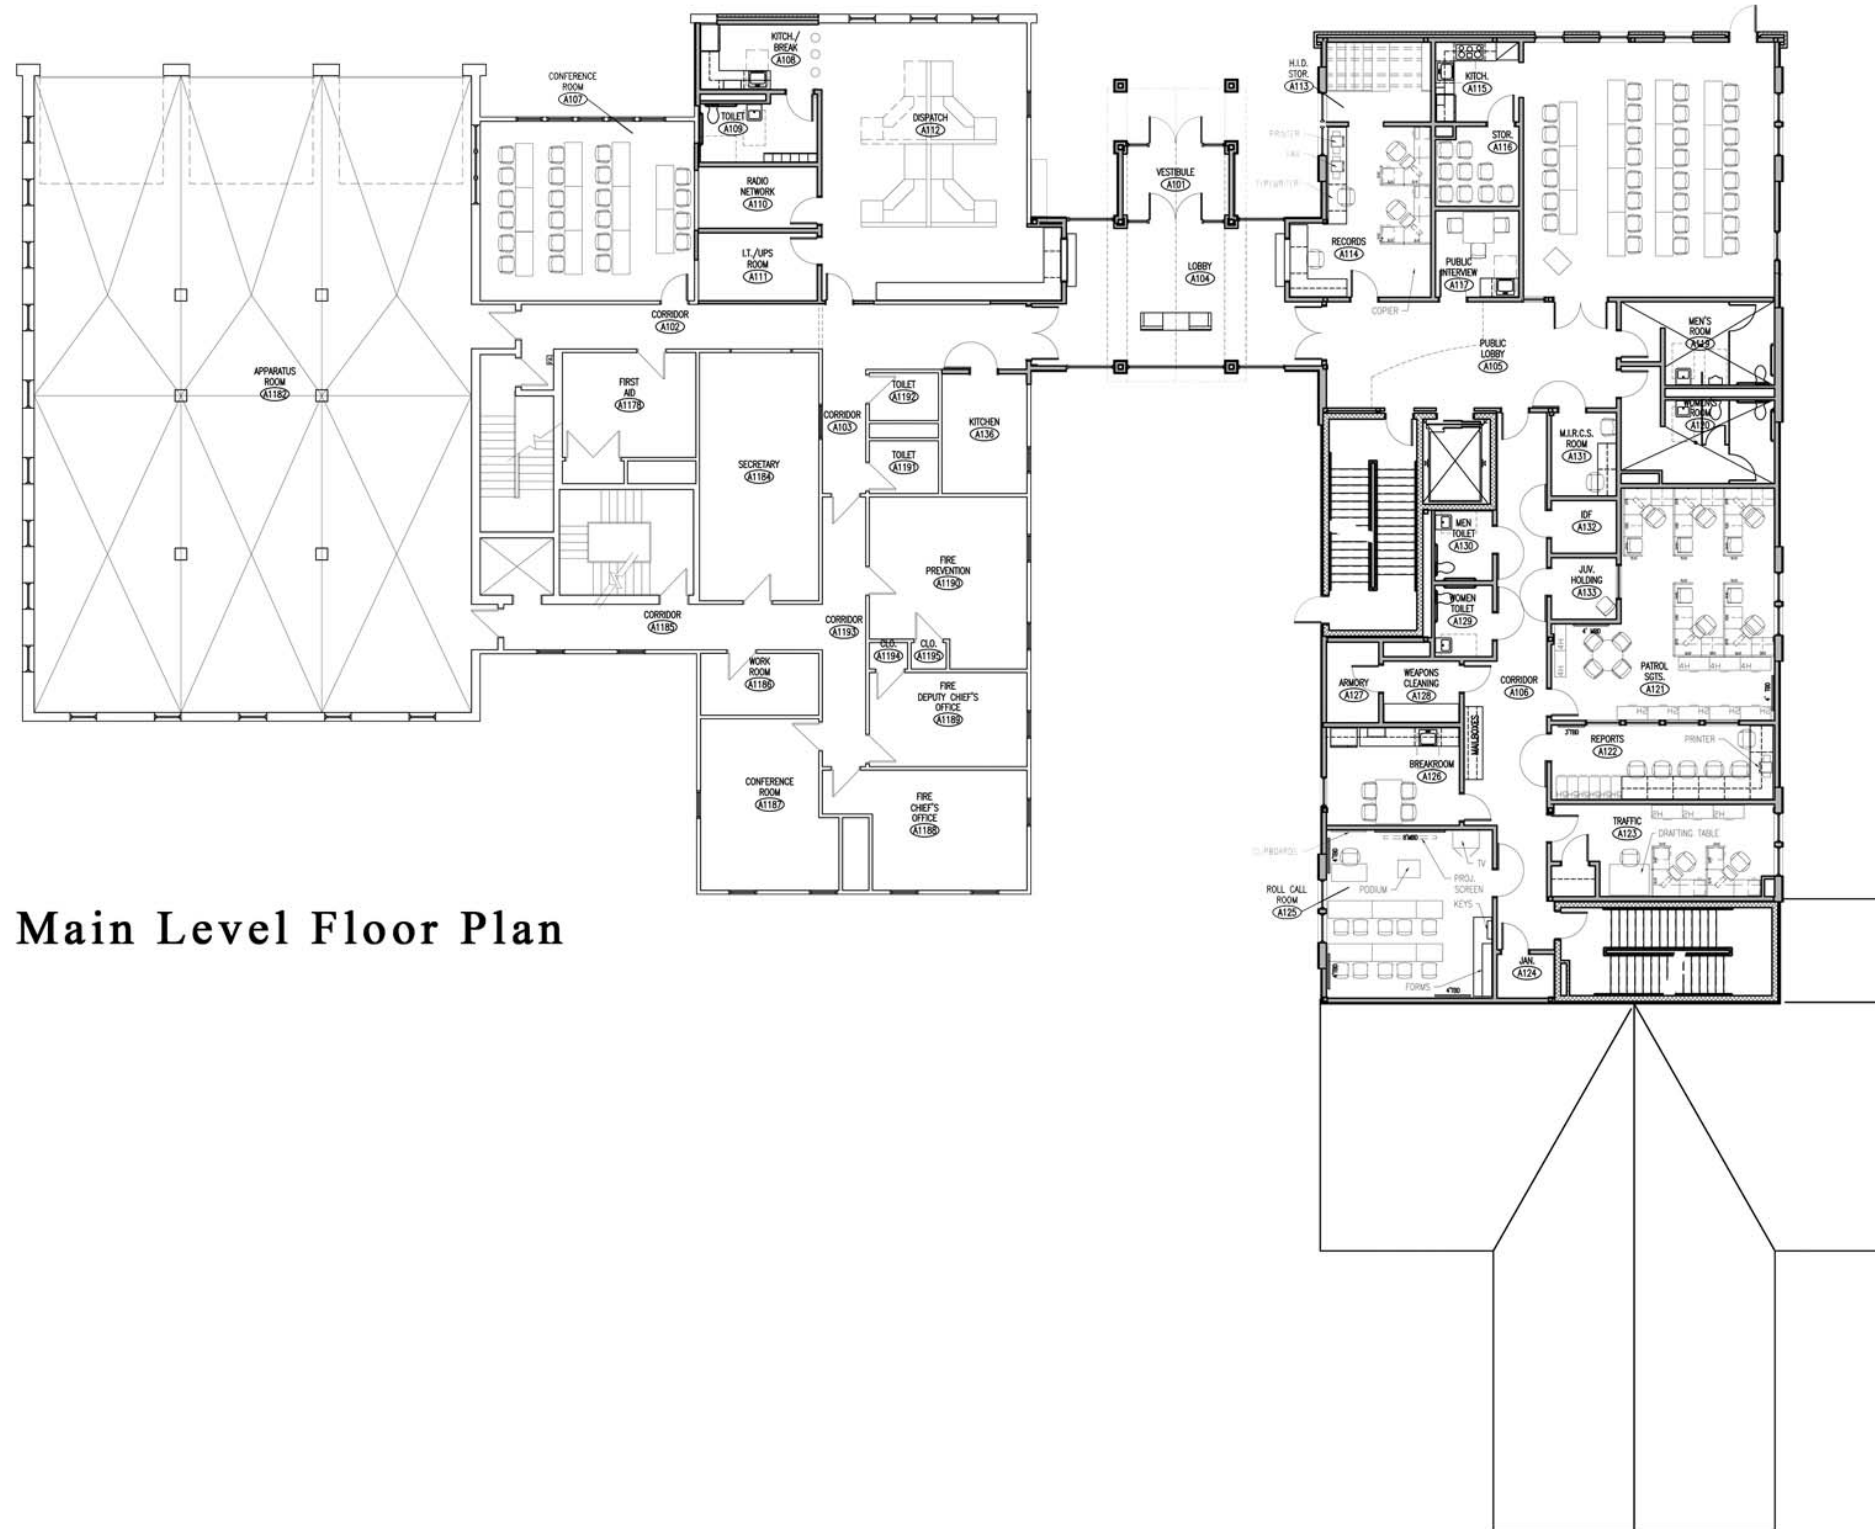

New Harwich Police Station

Harwich, MA November 15, 2007

Lower Level Floor Plan

Main Level Floor Plan

Upper Level Floor Plan

North Elevation

East Elevation

South Elevation

West Elevation

New Harwich Police Station
Harwich, MA

New Harwich Police Station

Harwich, MA

Main Level Floor Plan

- CPT
- VCT
- CC-S
- PRF
- CT
- CPTT
- RT