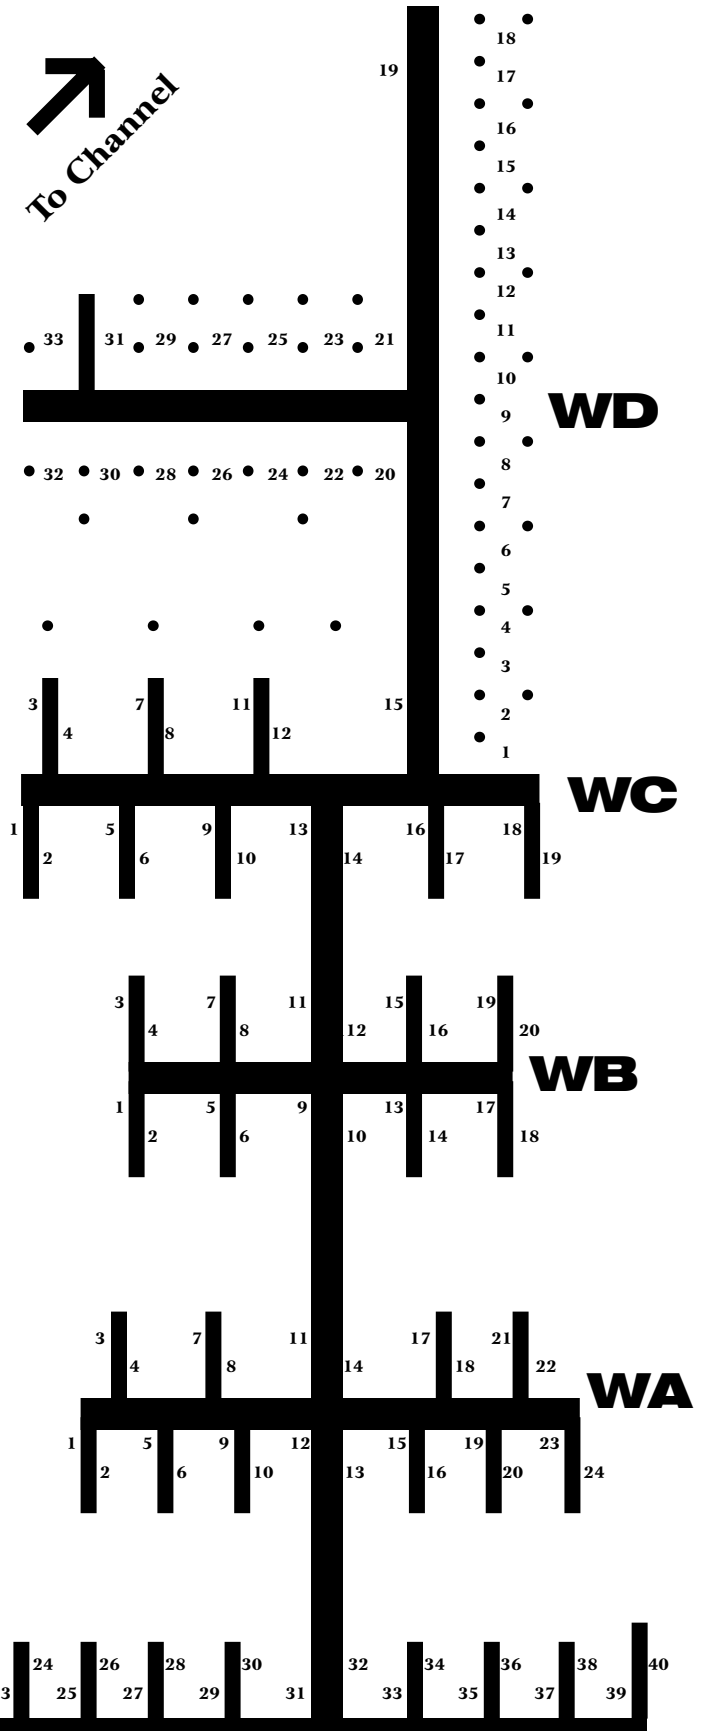

**Office of the Harwich Harbormaster
Squatucket Municipal Marina**

715 Main Street (508) 430-7532
 P.O. Box 207 FAX 432-5039
 Harwichport, MA 02646 VHF CH-68

To Channel ↑

Pump-out Station
 Fuel Dock
 Ramp

East Lot

Harbormaster's Office

West Lot