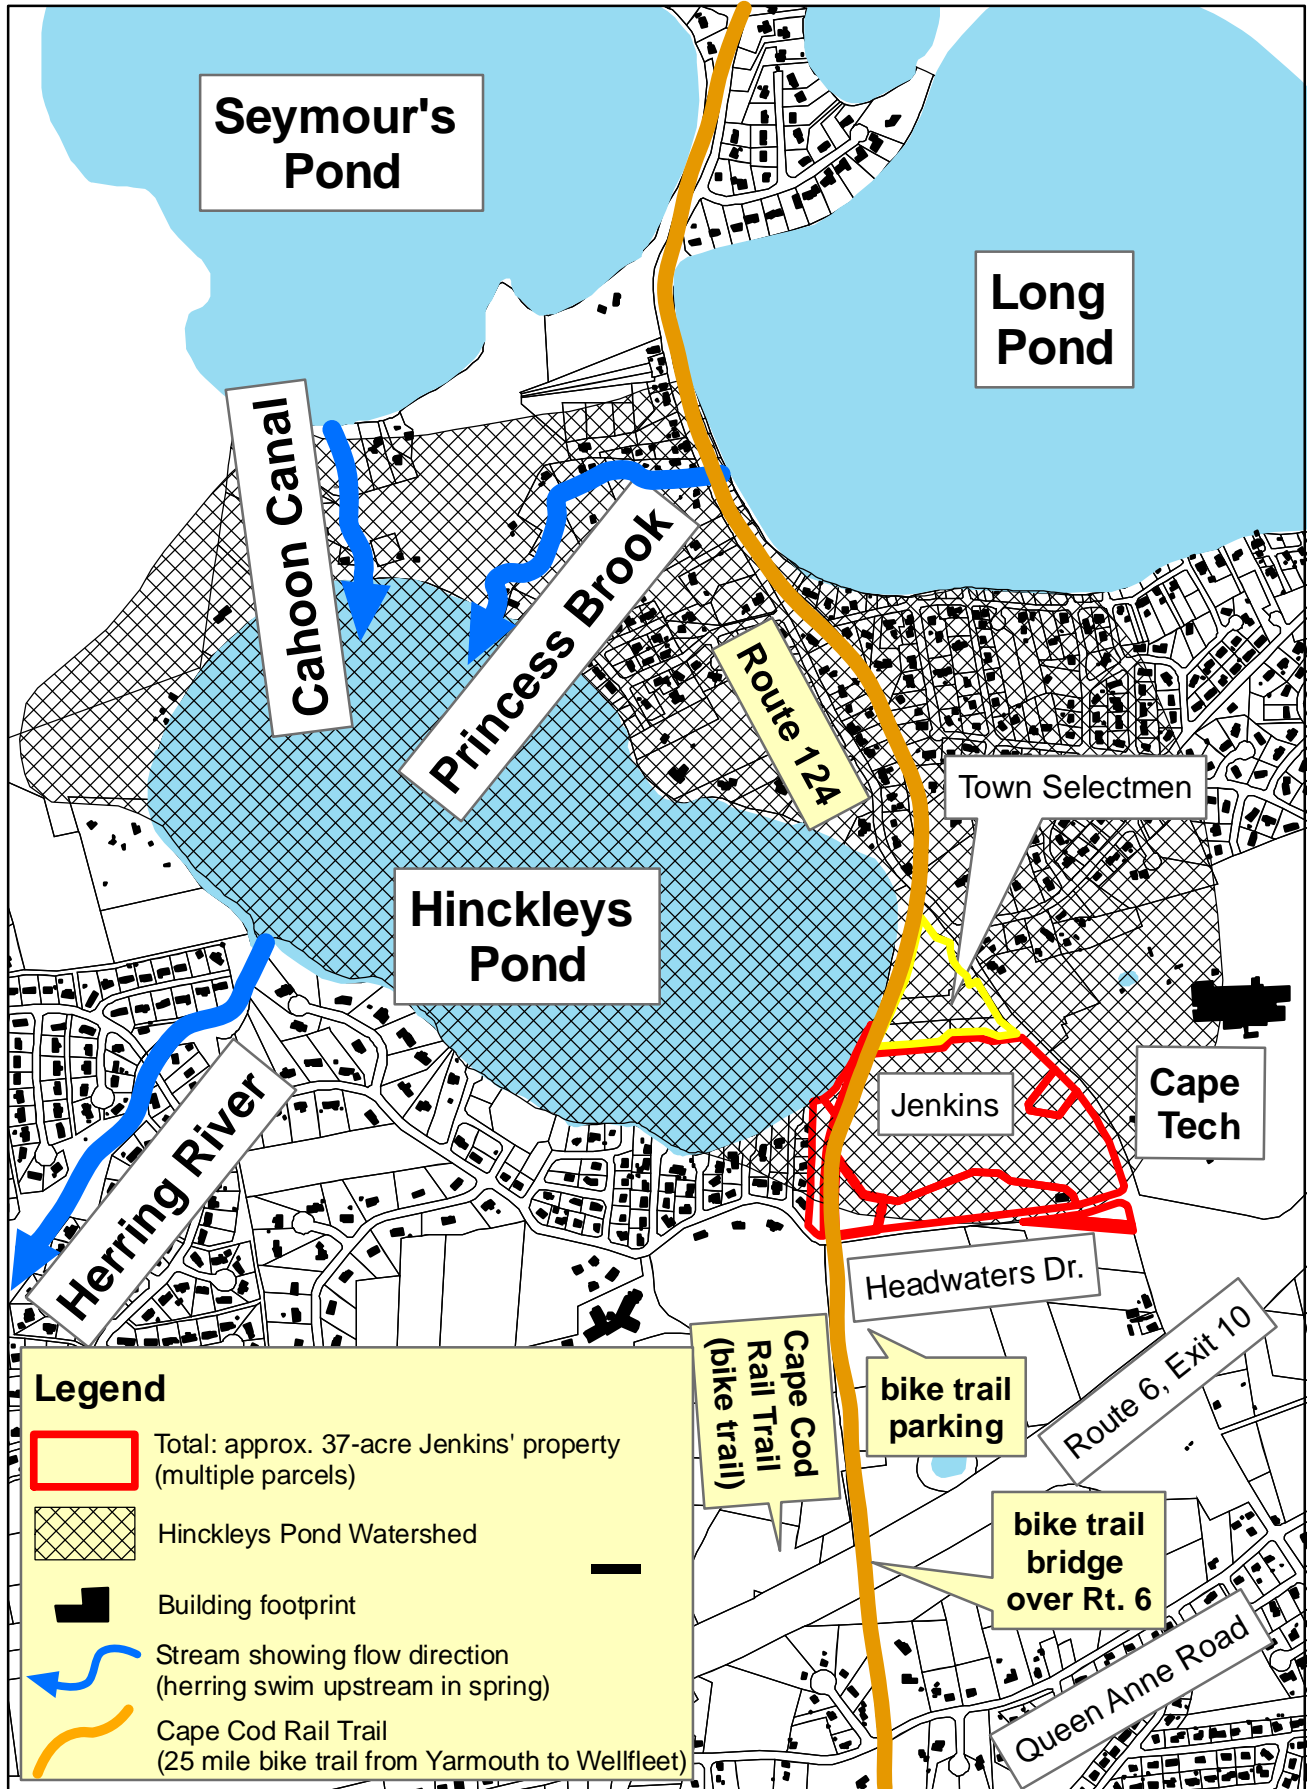

# Jenkins Project: Hinckleys Pond Watershed Map Harwich MA

## Legend

-  Total: approx. 37-acre Jenkins' property (multiple parcels)
-  Hinckleys Pond Watershed
-  Building footprint
-  Stream showing flow direction (herring swim upstream in spring)
-  Cape Cod Rail Trail (25 mile bike trail from Yarmouth to Wellfleet)