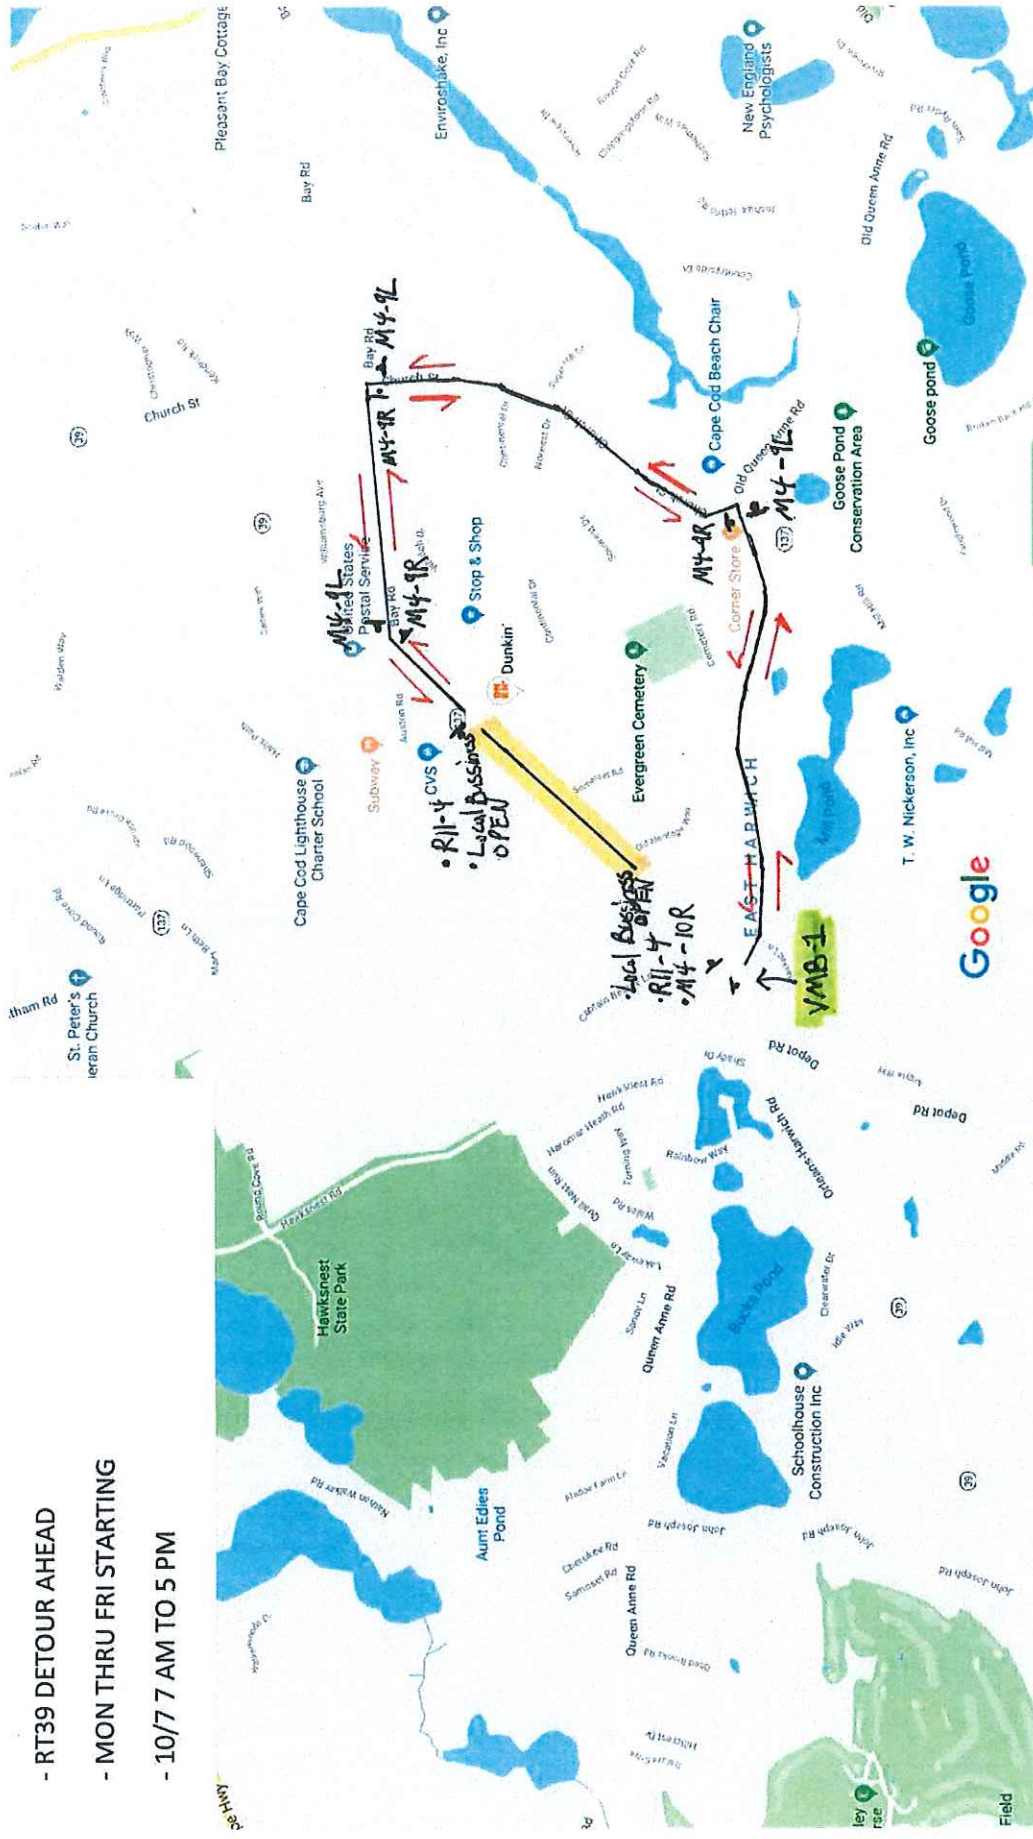

Variable Message Board (VMB)

VMB 1

- RT39 DETOUR AHEAD

- MON THRU FRI STARTING

- 10/7 7 AM TO 5 PM

-  = Work Zone
-  = Flow Detour Traffic
-  = Detour Route