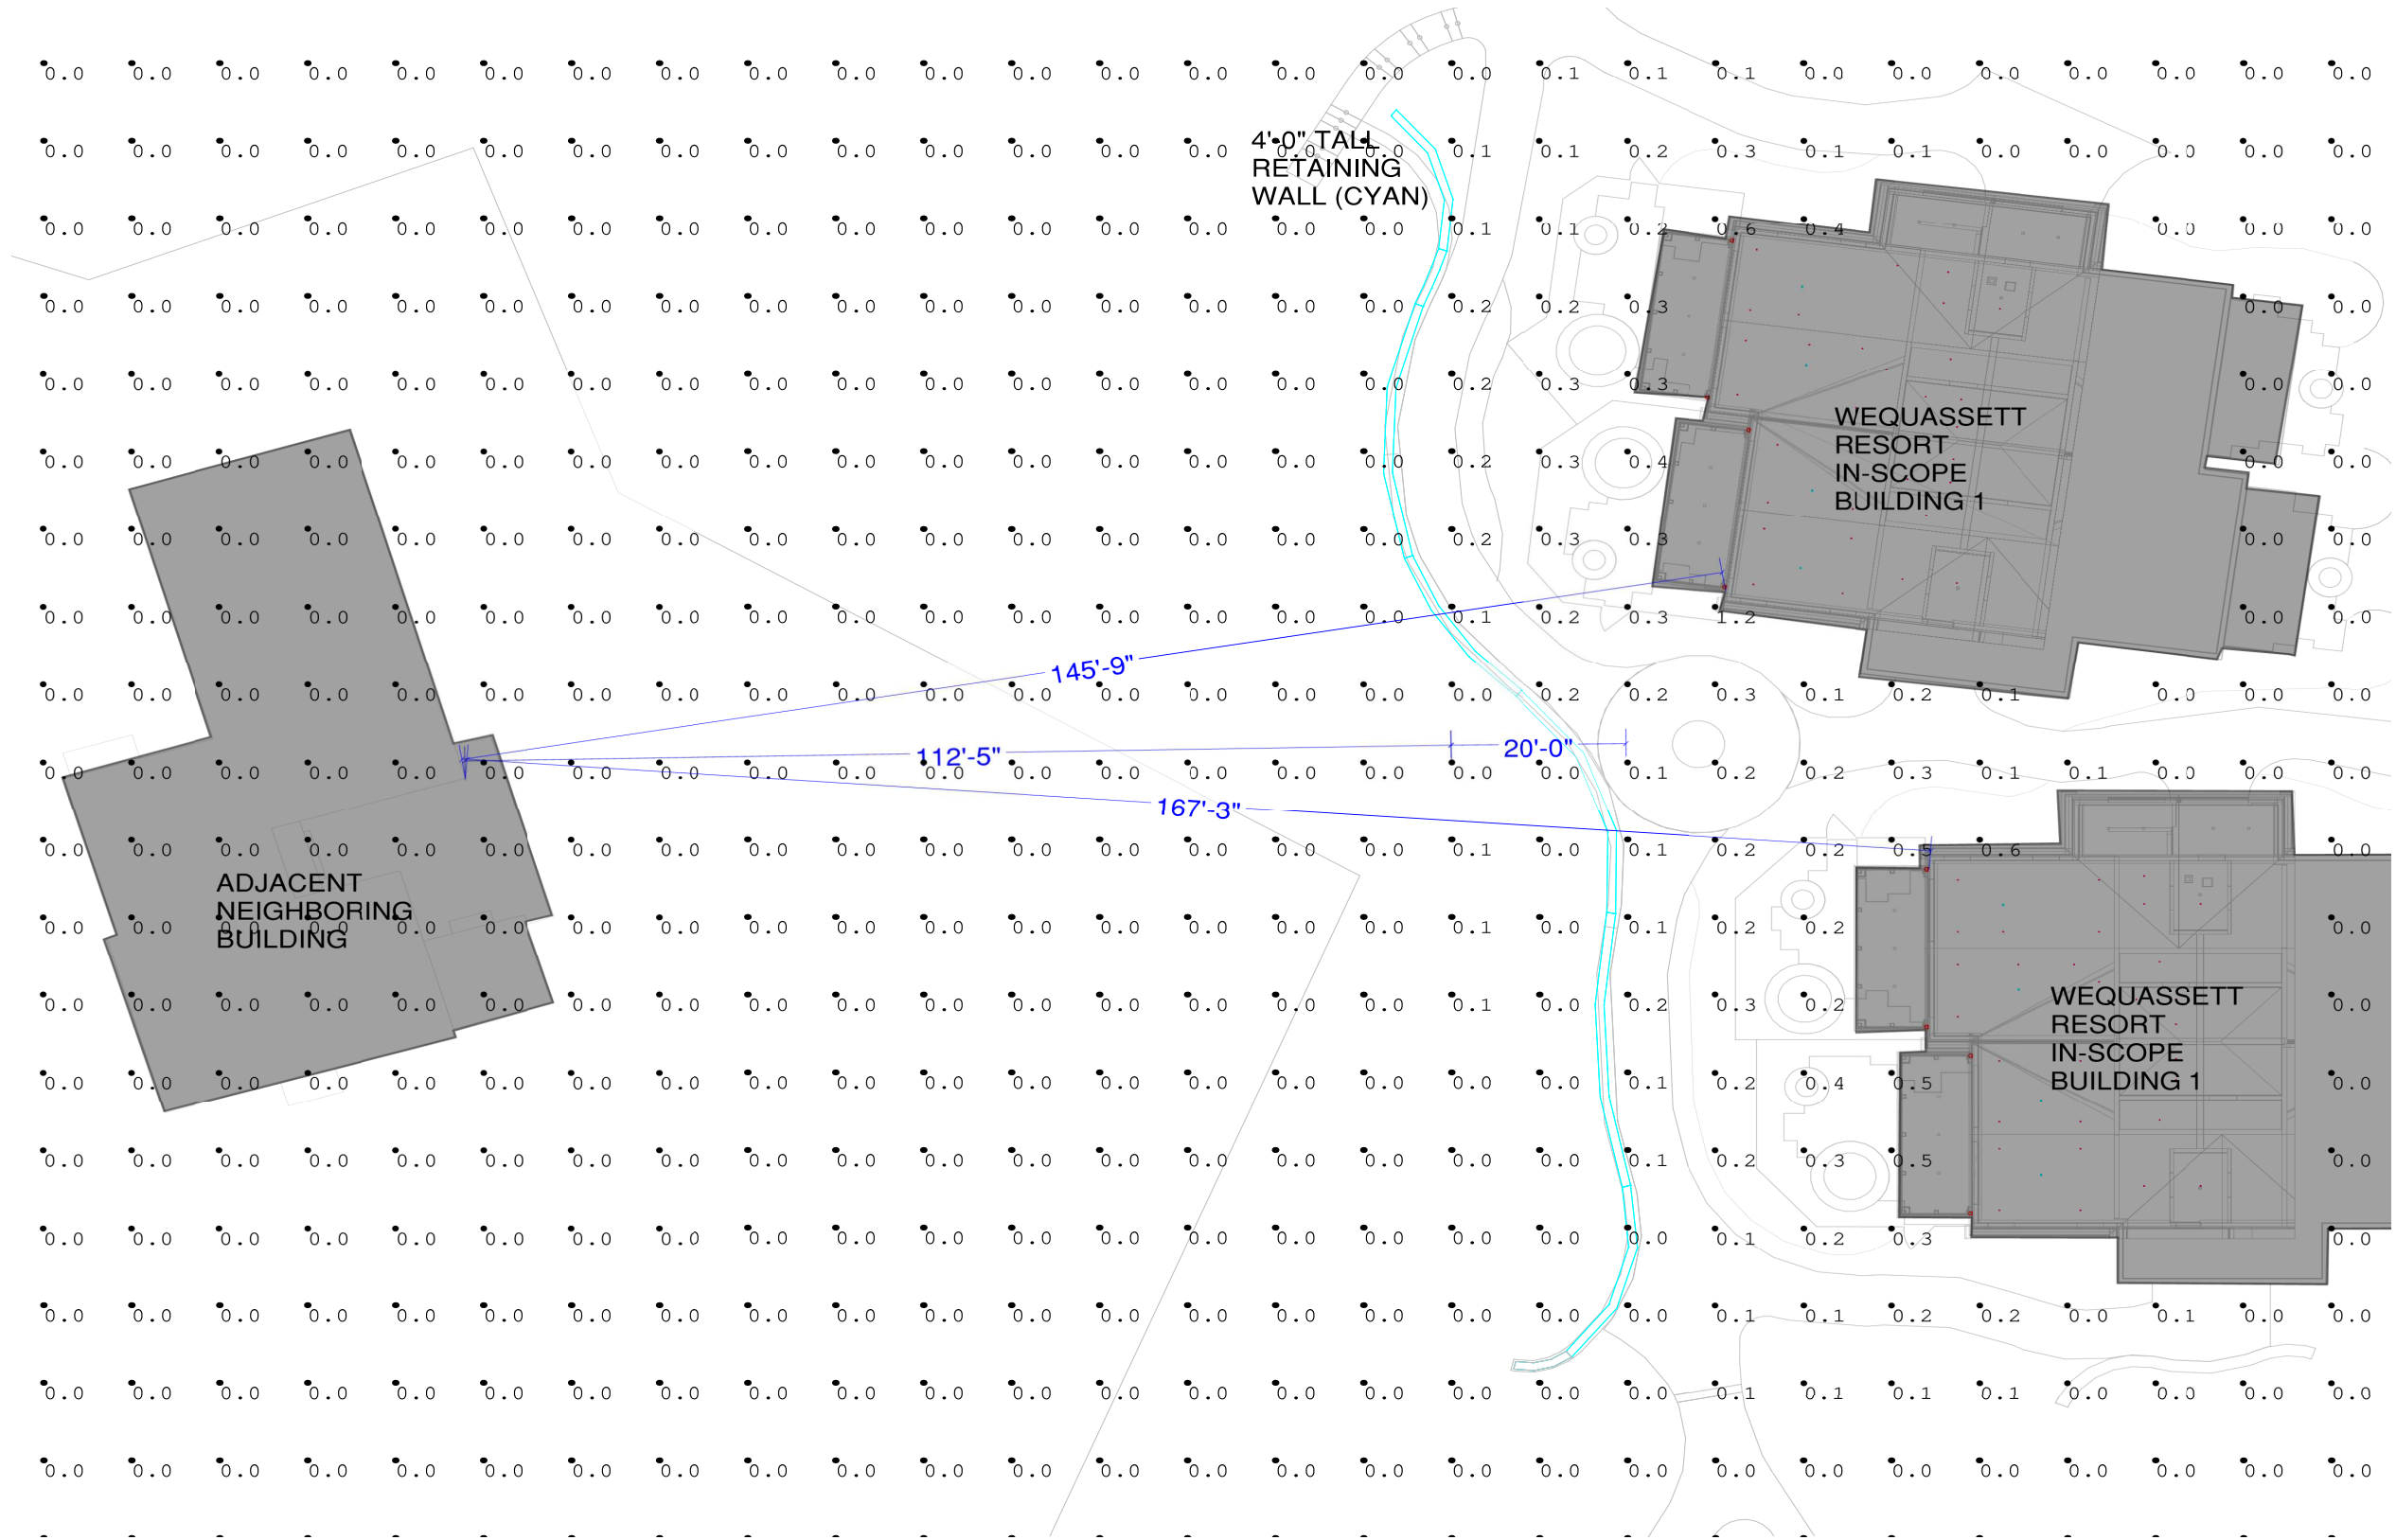

WEQUASSETT RESORT

PHOTOMETRIC STUDIES - LIGHT TRESPASS

July 25, 2023

Ventresca Design LLC
44-02 Eleventh Street, Suite 203
Long Island City, NY 11101
212.600.0033
ventrescadesign.com

WEQUASSETT RESORT
PHOTOMETRIC CALCULATIONS

Calculation points :
10' x 10' grid at floor level

The lighting illuminance level in foot candle unit measurement, as defined per By-Law, at the neighbouring property is zero, any light spill from Wequasset Resort Building 1 completely drops off at 20 feet.

WEQUASSETT RESORT
PHOTOMETRIC CALCULATIONS

Pseudo Color Photometric
Rendering

The lighting illuminance level
in foot candle unit
measurement, as defined per
By-Law, at the neighbouring
property is zero, any light
spill from Wequasset Resort
Building 1 completely drops
off at 36 feet.