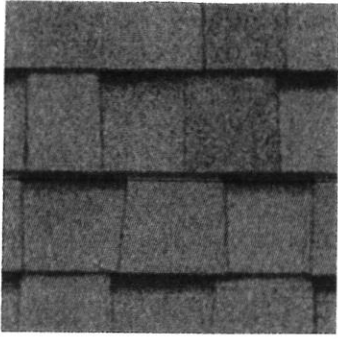

LANDMARK® PRO COLOR PALETTE

Max Def Cobblestone Gray

Max Def Colonial Slate

Max Def Georgetown Gray

Max Def Weathered Wood

Max Def Driftwood

Max Def Pewterwood

Max Def Charcoal Black