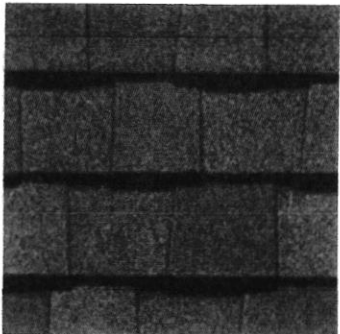

LANDMARK® PRO COLOR PALETTE

Max Def Cobblestone Gray

Max Def Colonial Slate

Max Def Georgetown Gray

Max Def Weathered Wood

Max Def Driftwood

Max Def Pewterwood

Max Def Charcoal Black