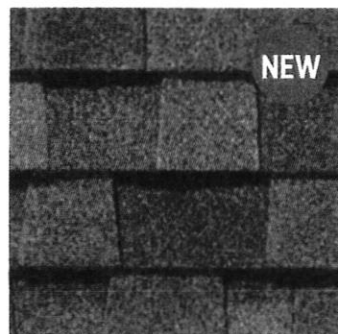

Max Def Coastal Blue