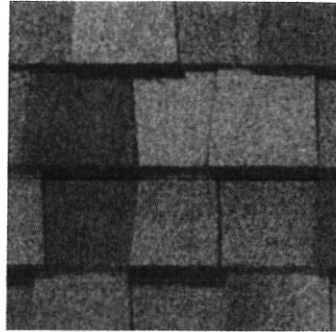

LANDMARK® PRO COLOR PALETTE

Max Def Cobblestone Gray

Max Def Colonial Slate

Max Def Georgetown Gray

Max Def Weathered Wood

Max Def Driftwood

Max Def Pewterwood

Max Def Charcoal Black