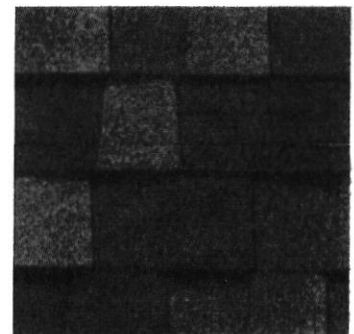

Max Def Burnt Sienna