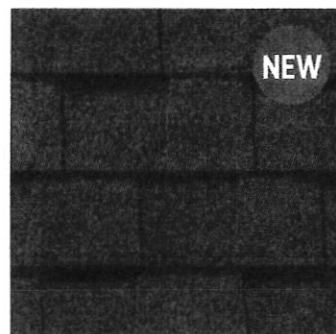

Max Def Red Oak

Max Def Colors

Look deeper. With Max Def, a new dimension is added to shingles with a richer mixture of surface granules. You get a brighter, more vibrant, more dramatic appearance and depth of color. And the natural beauty of your roof shines through.

NOTE: Due to limitations of printing reproduction, CertainTeed can not guarantee the identical match of the actual product color to the graphic representations throughout this publication.

Scan code for more information