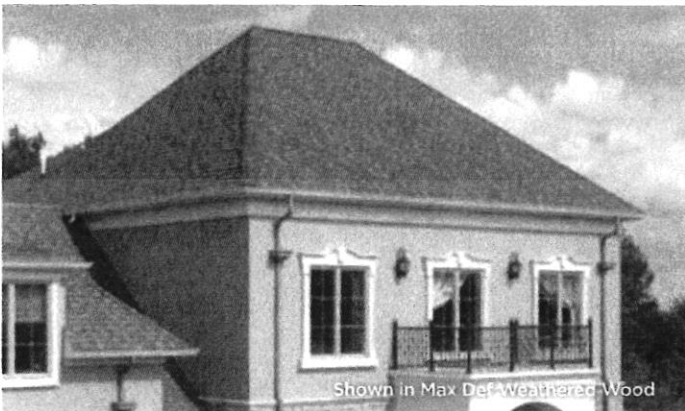

Introducing More Value

Landmark® PRO is designed specifically for the professional roofing contractor that takes pride in providing more to their customer.

Landmark PRO improves upon the reliable CertainTeed Landmark shingle.

We started by adding more weathering asphalt to the industry's toughest fiberglass mat to provide more protection. Then we incorporated our Maximum Definition color blend technology to give the product more vibrancy on the roof. Included is the proven performance of our **NailTrak**® feature, enabling faster installation.

Landmark PRO offers the industry's strongest warranty. Protecting your reputation and safeguarding homeowners from manufacturing and aesthetic defects.

LANDMARK PRO STANDARD WARRANTY

- Lifetime Limited Warranty
- 10-years of SureStart™ protection
- 15-year 110 MPH wind warranty (Upgrade to 130 MPH available. CertainTeed starter and CertainTeed hip and ridge required.)
- 15-year *StreakFighter*® algae resistance warranty

Add it all up and what you get is the opportunity to offer a lot of additional value for the money... and today that means more than ever.

Landmark® PRO

Landmark PRO specifications:

- Premium Max Def color palette
- *NailTrak*® for faster installation
- Lifetime limited warranty
- 15-year *StreakFighter*® algae resistance
- 10-year SureStart protection includes:
  - Materials, labor, tear off and disposal cost
- 15-year 110 MPH wind warranty with upgrade to 130 MPH available
- **UL 2218 Class 3 Impact Rated**