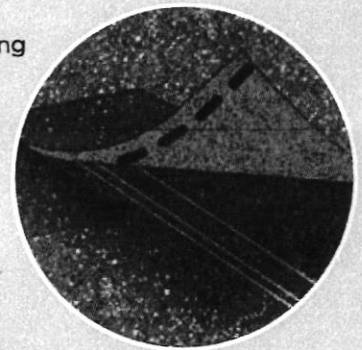

CertaSeal®

Uplift Protection

CertaSeal® is a fast-activating modified asphalt sealant with a 20-year record of proven performance. Designed to seal shingles together upon installation, it protects roofs from wind uplift and shingle blow-off so that homes stay safe and dry. It's also engineered to remain flexible after installation, unlike harder sealants that can dry out and crack over time.