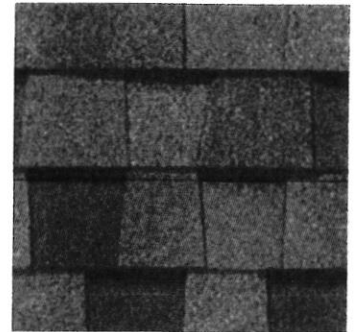

LANDMARK® PRO COLOR PALETTE

Max Def Cobblestone Gray

Max Def Colonial Slate

Max Def Georgetown Gray

Max Def Weathered Wood

Max Def Driftwood

Max Def Pewterwood

Max Def Charcoal Black