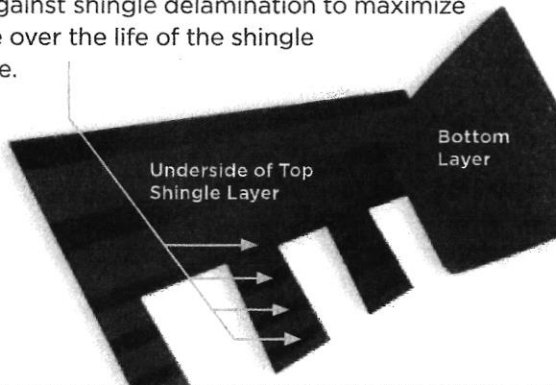

NailTrak®

Fast, Accurate, Visible

The new and improved **NailTrak** nailing line, a feature on CertainTeed designer shingles.

Now **NailTrak** is brighter than ever before, with high-visibility lines that stand out whether it's daybreak or dusk.

NailTrak removes the guesswork with three separately defined lines, creating a large area to guide your nailing and a smaller area for extreme steep-slope applications.

QuadraBond®

Advanced Layering

CertainTeed's specially formulated adhesive adheres shingle layers at four points, more than any other manufacturer. This superior bond provides greater protection against shingle delamination to maximize performance over the life of the shingle in any climate.