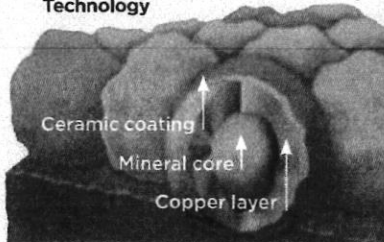

StreakFighter®

Algae Resistance

The ultimate in stain protection.

Those streaks you see on other roofs in your neighborhood? That's algae, and it's a common eyesore on roofing throughout North America. CertainTeed's **StreakFighter** technology uses the power of science to repel algae before it can take hold and spread.

StreakFighter's granular blend includes naturally algae-resistant copper, helping your roof maintain its curb appeal and look beautiful for years to come.

Granule with **StreakFighter** Technology

Diagram for illustrative purposes only.

NailTrak®

Fast, Accurate, Visible

The new and improved **NailTrak** nailing line, a feature on CertainTeed designer shingles.

Now **NailTrak** is brighter than ever before, with high-visibility lines that stand out whether it's daybreak or dusk.

NailTrak removes the guesswork with three separately defined lines, creating a large area to guide your nailing and a smaller area for extreme steep-slope applications.

QuadraBond®

Advanced Layering

CertainTeed's specially formulated adhesive adheres shingle layers at four points, more than any other manufacturer. This superior bond provides greater protection against shingle delamination to maximize performance over the life of the shingle in any climate.