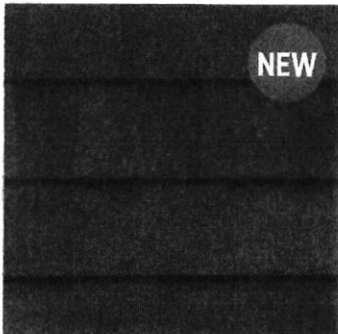

Max Def Espresso