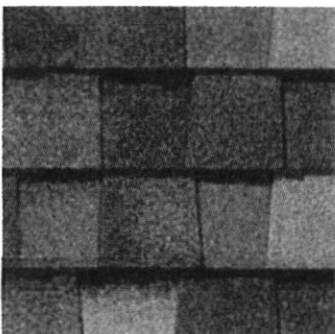

Max Def Resawn Shake