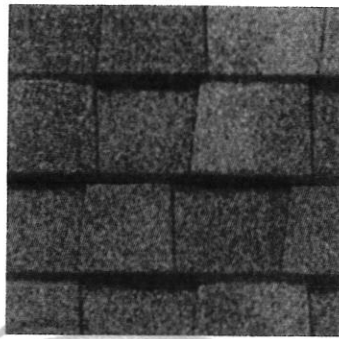

LANDMARK® PRO COLOR PALETTE

Max Def Cobblestone Gray

Max Def Colonial Slate

Max Def Georgetown Gray

Max Def Weathered Wood

Max Def Driftwood

Max Def Pewterwood

Max Def Charcoal Black