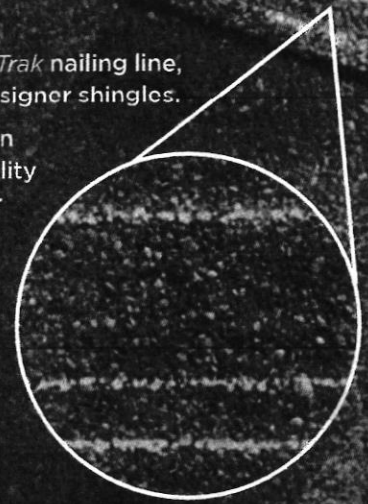

NailTrak®

Fast, Accurate, Visible

The new and improved **NailTrak** nailing line, a feature on CertainTeed designer shingles.

Now **NailTrak** is brighter than ever before, with high-visibility lines that stand out whether it's daybreak or dusk.

NailTrak removes the guesswork with three separately defined lines, creating a large area to guide your nailing and a smaller area for extreme steep-slope applications.

QuadraBond®

Advanced Layering

CertainTeed's specially formulated adhesive adheres shingle layers at four points, more than any other manufacturer. This superior bond provides greater protection against shingle delamination to maximize performance over the life of the shingle in any climate.