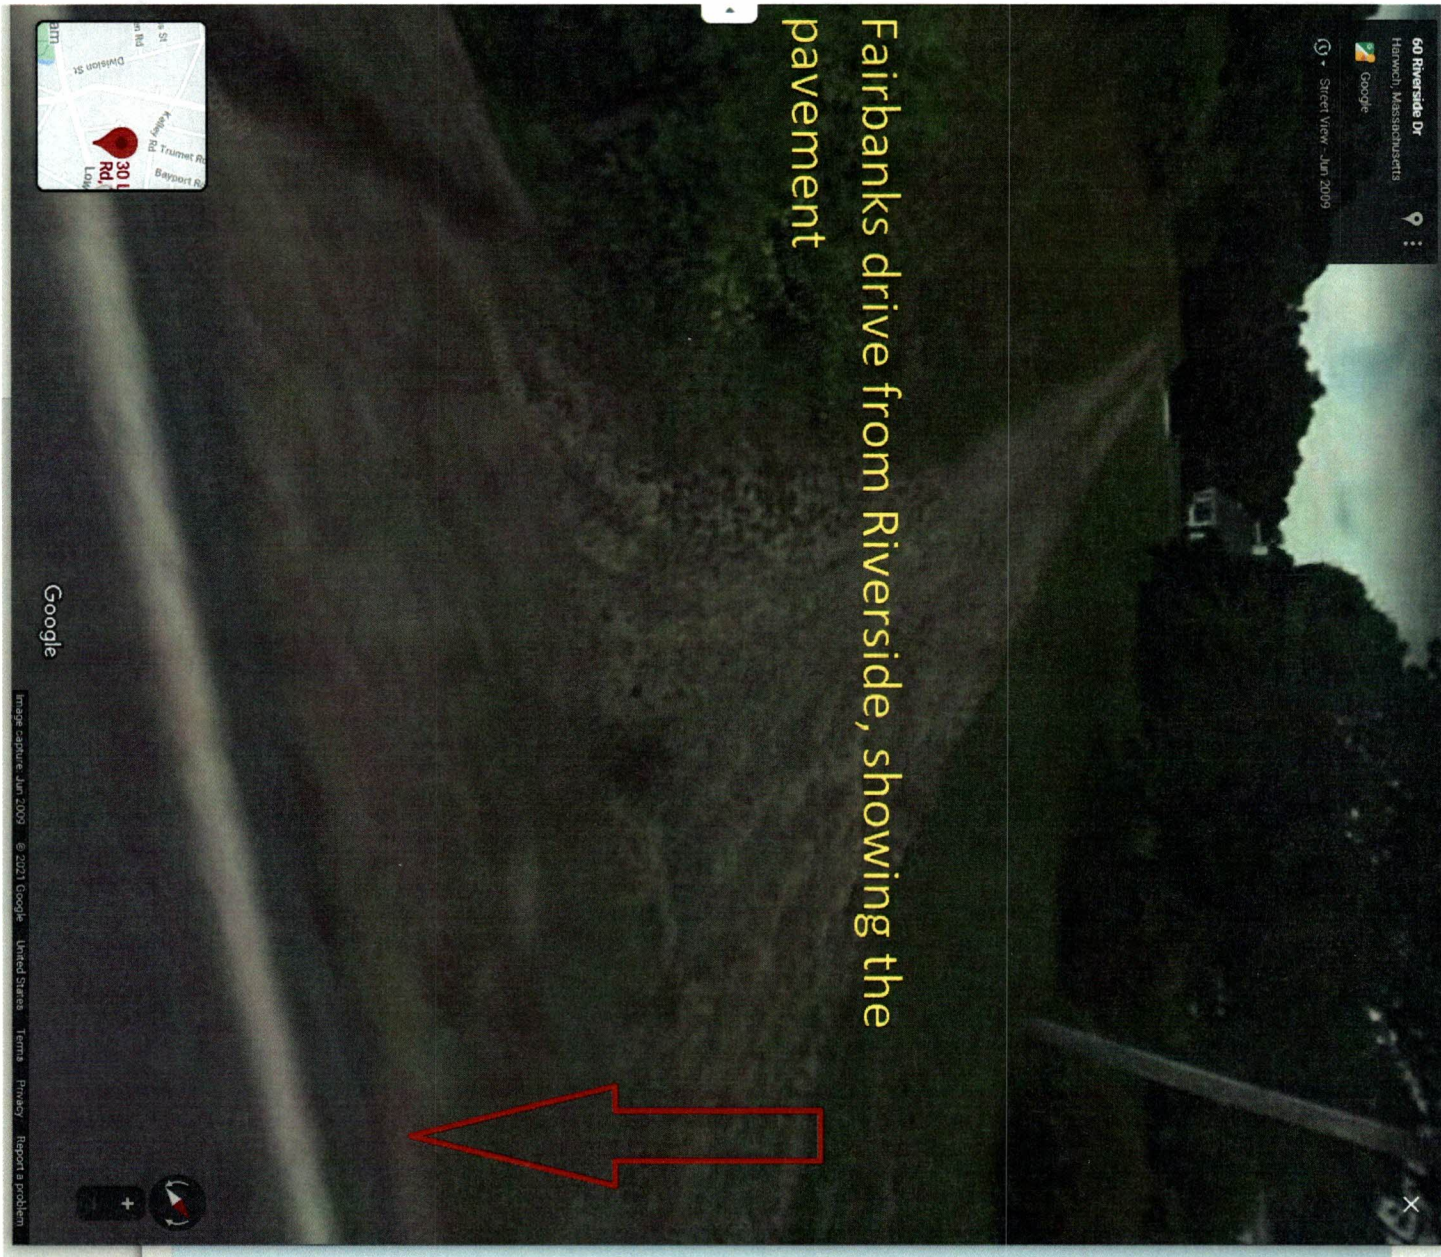

Approx. Location of Lot 1 Frontage, Just after the sharp curve in LC Road.

View from Riverside Dr down Fairbanks Dr

Access into lot from the end of Fairbanks drive, in front of the lot