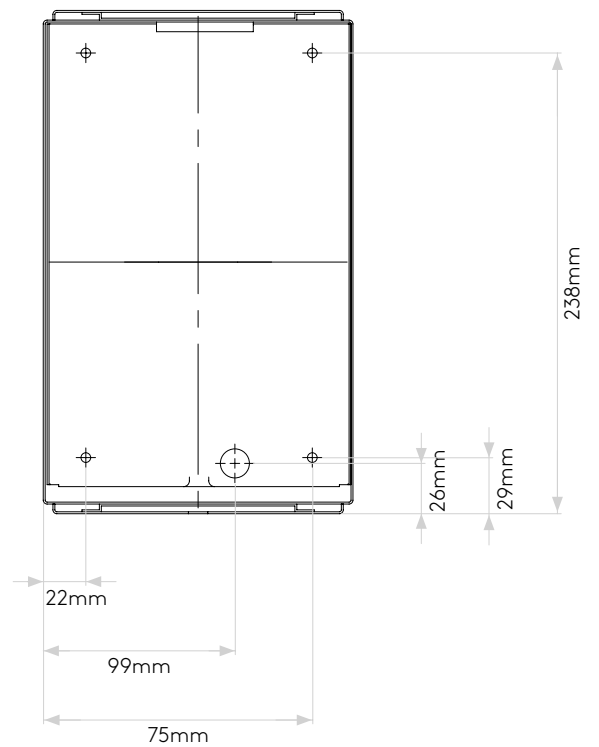

Please note that some dimensions may vary slightly due to manufacturing tolerances, this includes cable entry and fixing holes

Veuillez noter que certaines dimensions peuvent varier légèrement en raison des tolérances de fabrication, y compris l'entrée de câble et les trous de fixation.

Bitte beachten Sie, dass die Maße Fertigungstoleranzen unterliegen und daher in geringem Umfang von der angegebenen Größe abweichen können. Dies gilt auch für Kabeleingänge und Befestigungslöcher.

Si prega notare che possono esserci piccole variazioni in alcune dimensioni dovute alle tolleranze di produzione, queste includono l'ingresso del cavo e i fori di fissaggio.