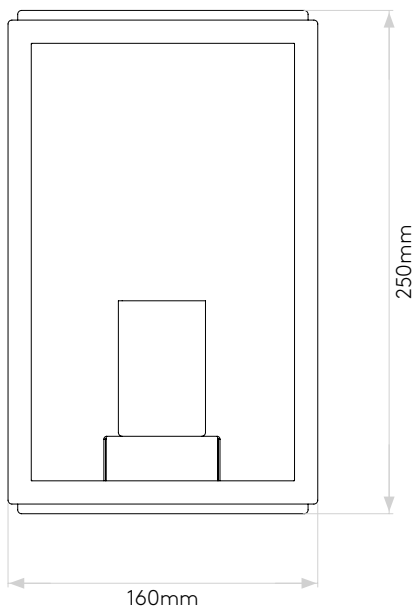

Please note that some dimensions may vary slightly due to manufacturing tolerances, this includes cable entry and fixing holes

Veuillez noter que certaines dimensions peuvent varier légèrement en raison des tolérances de fabrication, y compris l'entrée de câble et les trous de fixation.

Bitte beachten Sie, dass die Maße Fertigungstoleranzen unterliegen und daher in geringem Umfang von der angegebenen Größe abweichen können. Dies gilt auch für Kabeleingänge und Befestigungslöcher.

Si prega notare che possono esserci piccole variazioni in alcune dimensioni dovute alle tolleranze di produzione, queste includono l'ingresso del cavo e i fori di fissaggio.