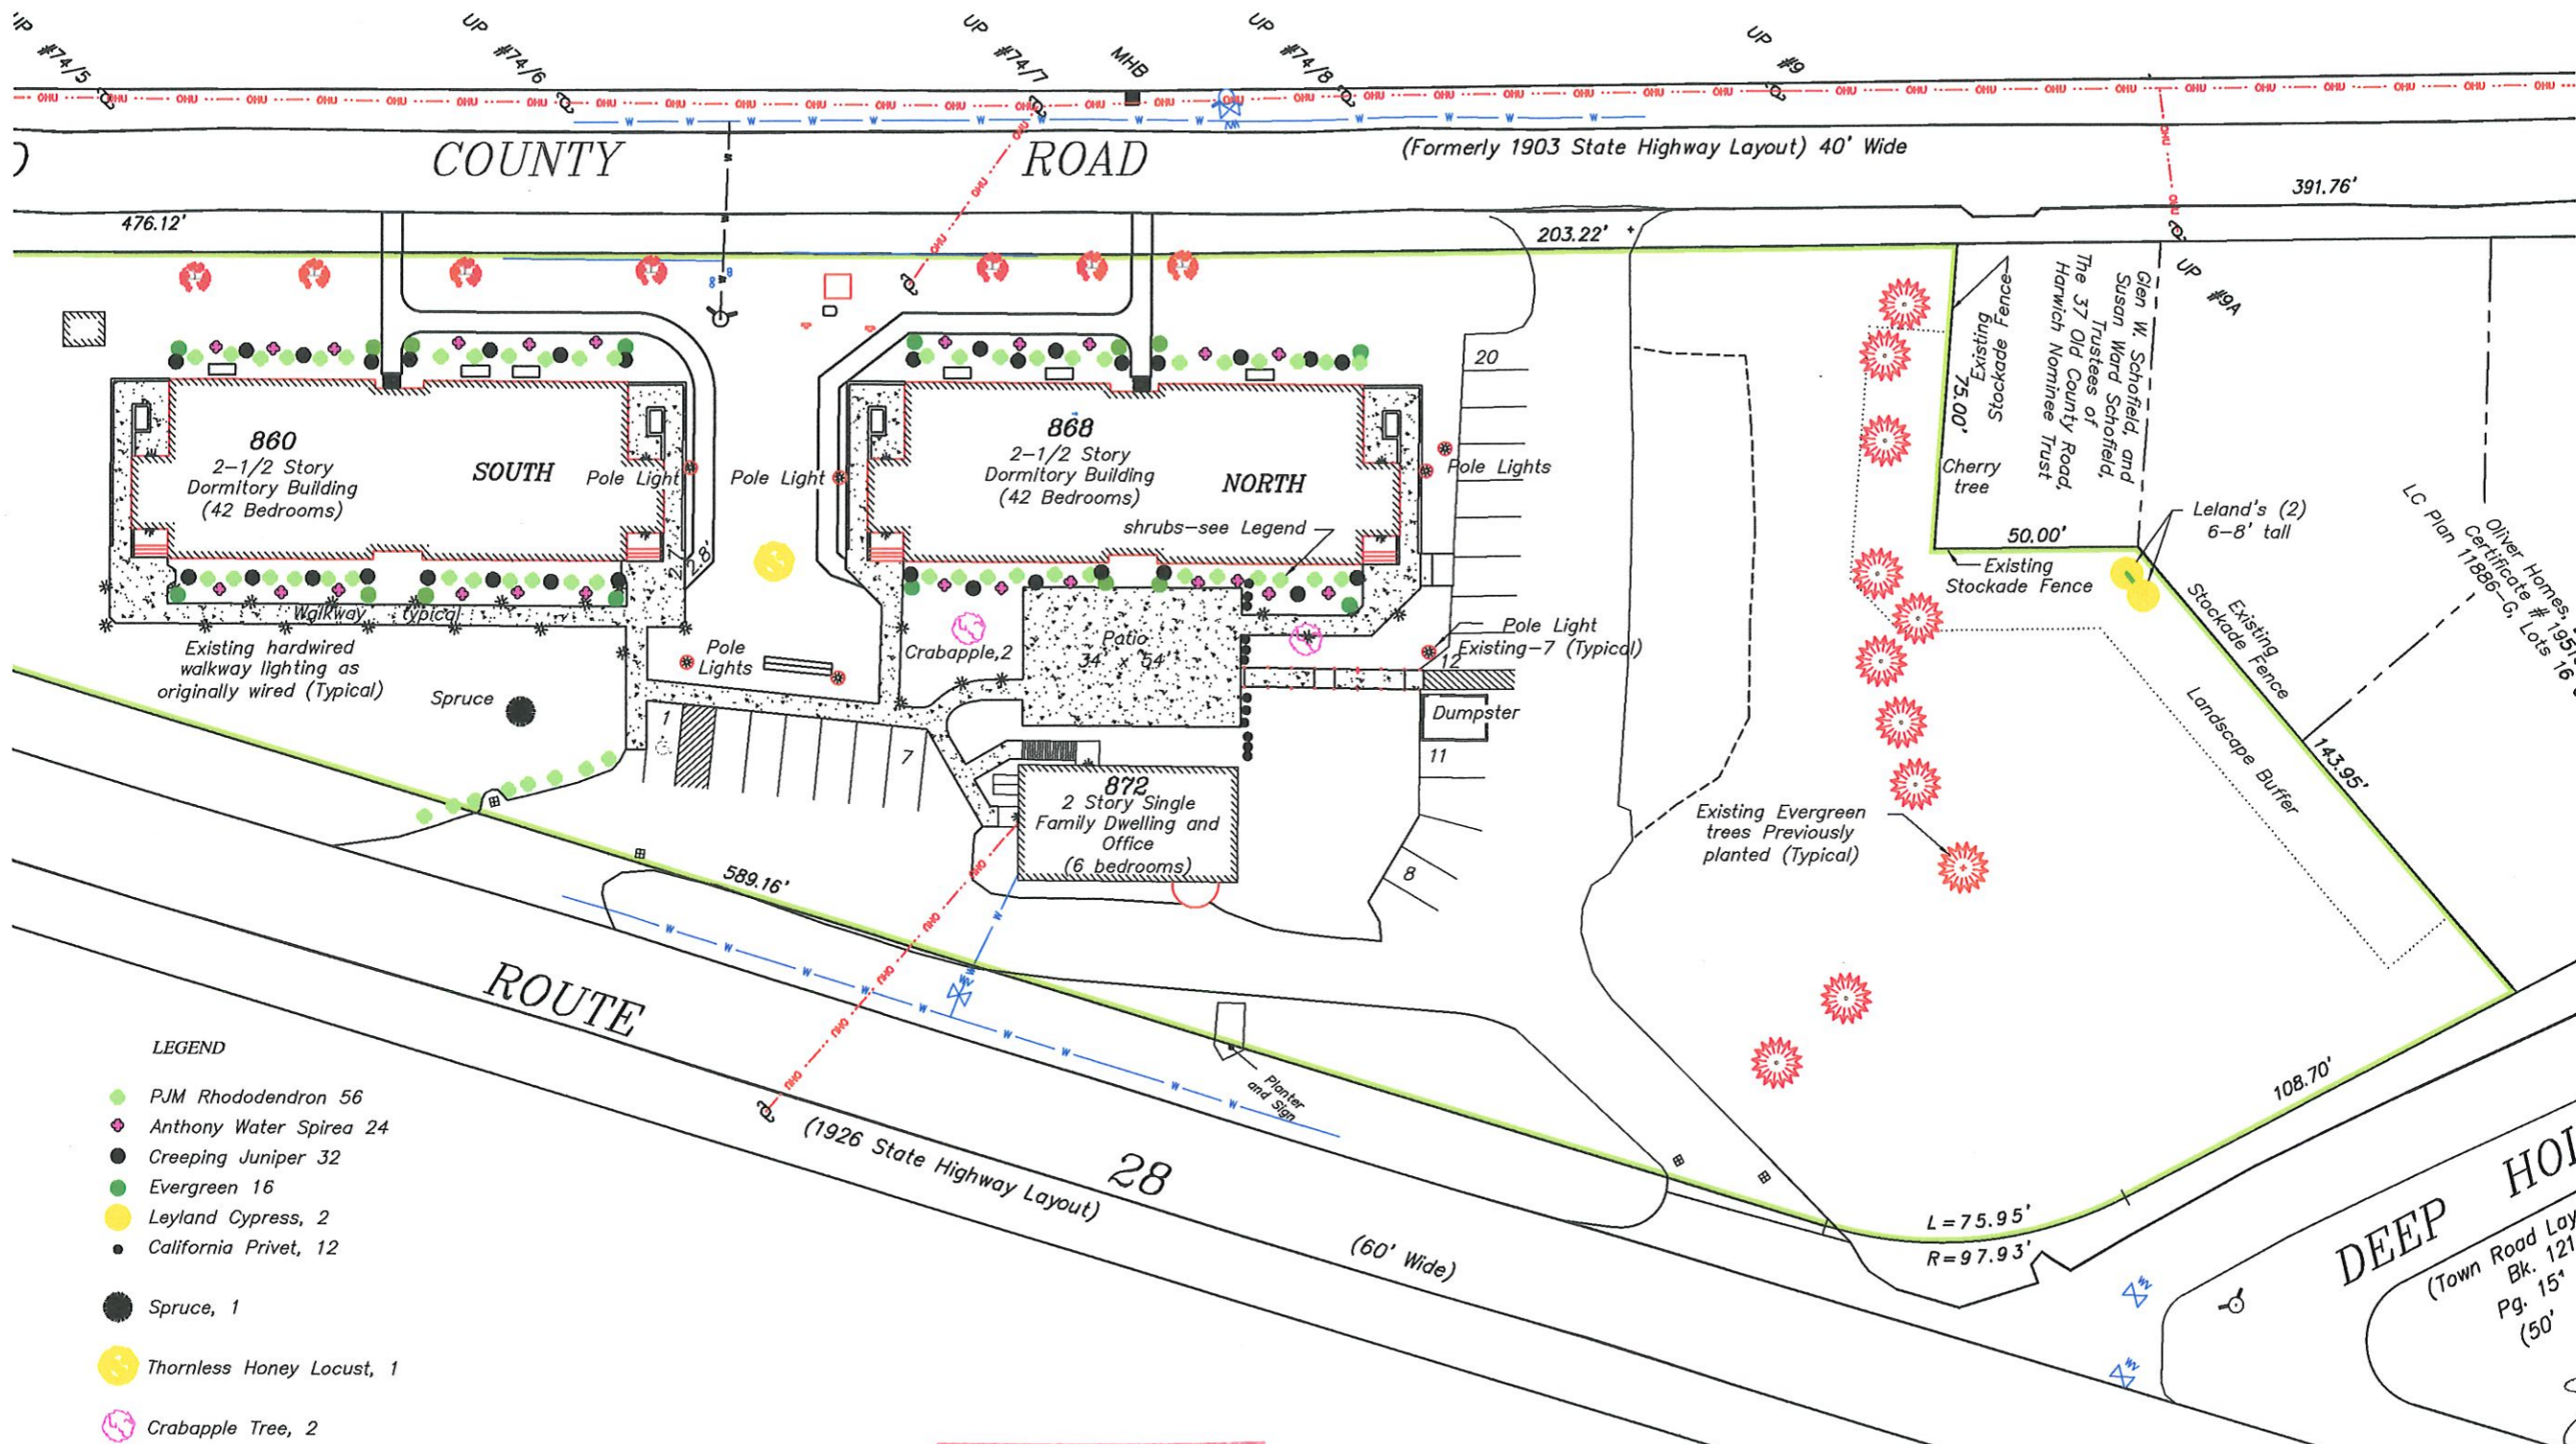

AS-BUILT PLAN

THE STONEHORSE

DEEP HOI

Date: 11-05-2023
Scale: 1" = 30'
Project No.: H-2891-85.0
Sheet No.: 1 of 1

Rev. #	Description of Revision	Date

Terry W. Eldredge, L.S.
9 Old Corners Road, Chatham MA
(774) 822-0386; terry.w.eldredge@gmail.com

- LEGEND
- PJM Rhododendron 56
 - ◆ Anthony Water Spirea 24
 - Creeping Juniper 32
 - Evergreen 16
 - Leyland Cypress, 2
 - California Privet, 12
 - Spruce, 1
 - Thornless Honey Locust, 1
 - Crabapple Tree, 2
 - Red Sunset Maple, 1
 - TOTAL SHRUBS and TREES 147
 - Deciduous Trees Previously Planted
 - Evergreen Trees Previously Planted