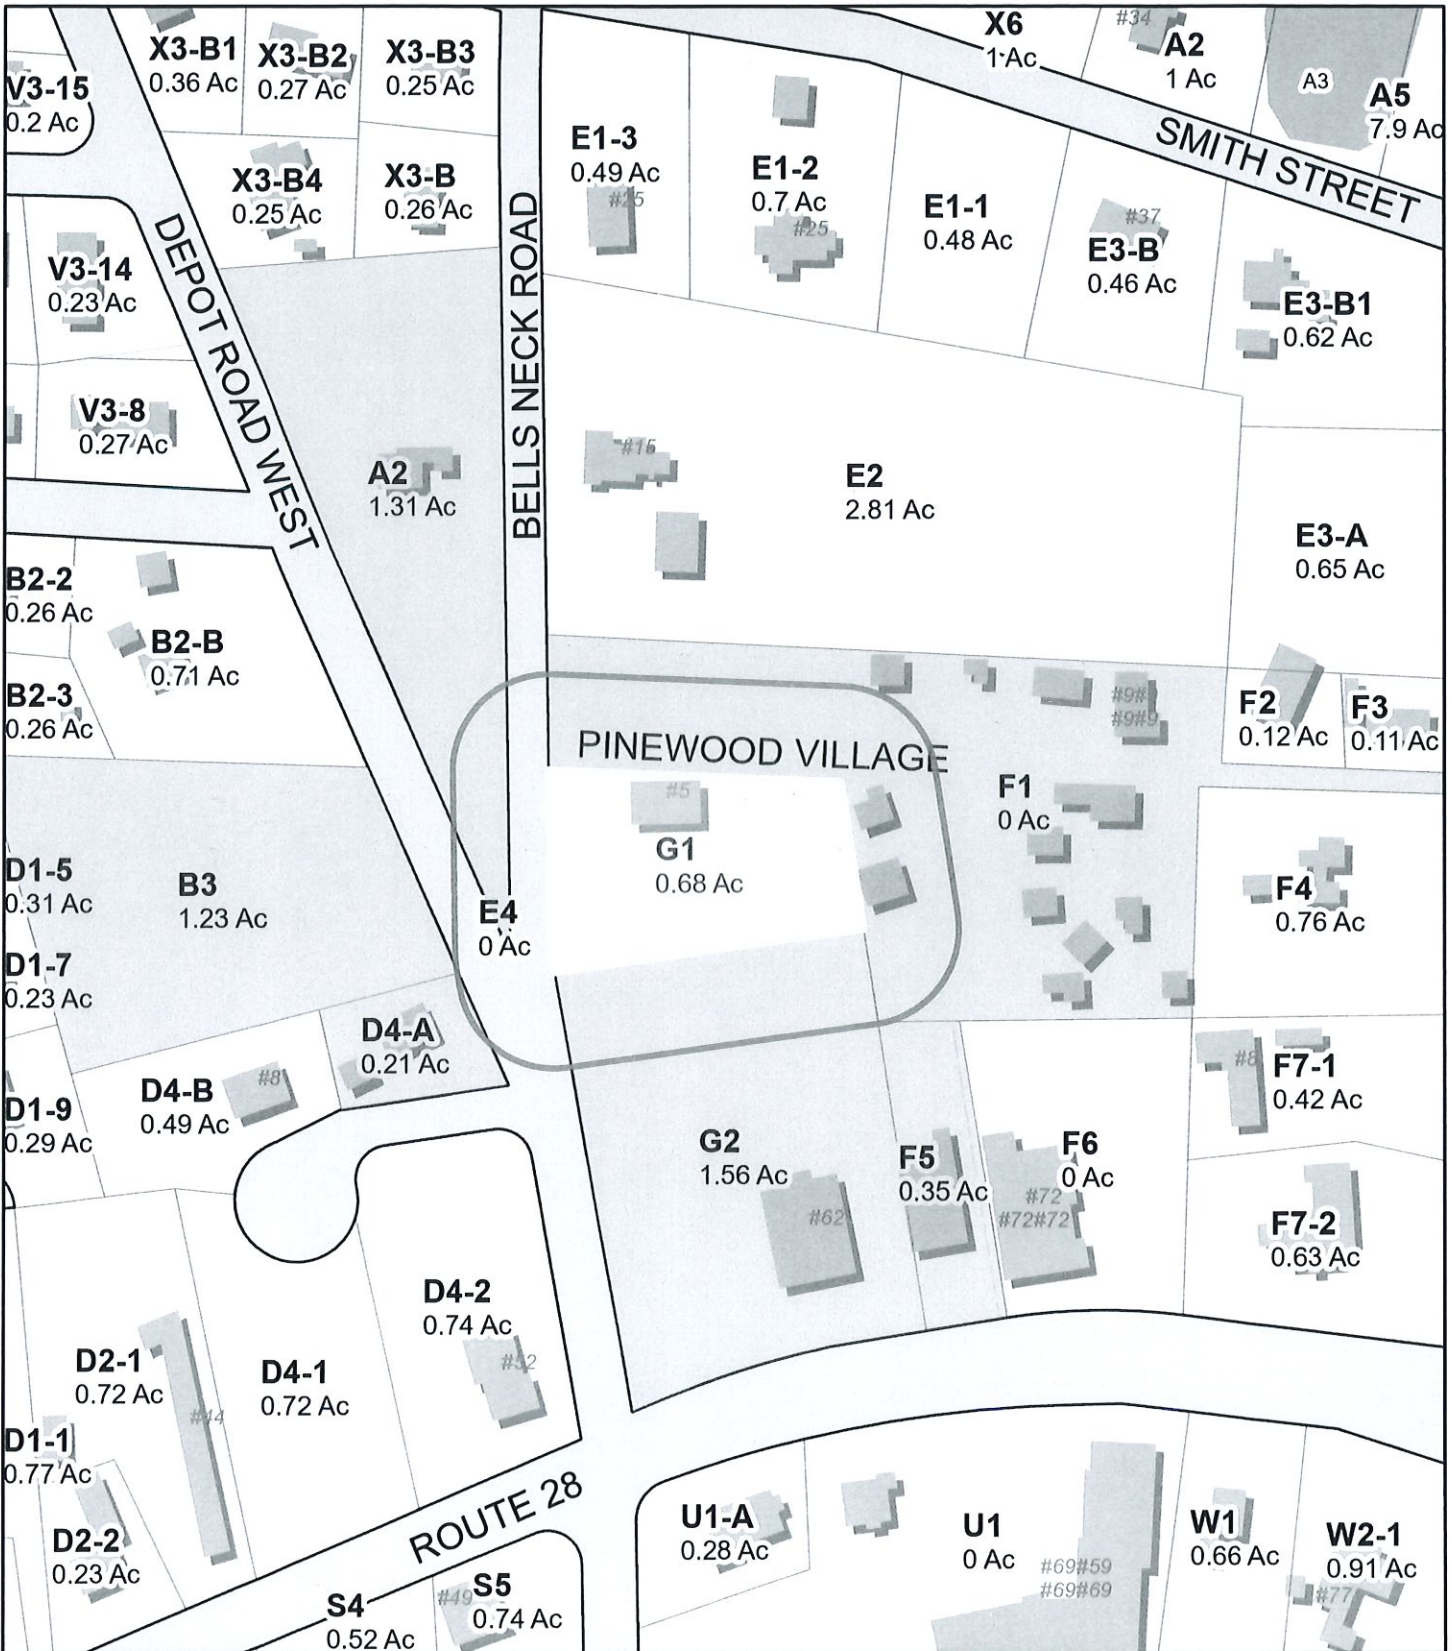

Harwich, MA

1 inch = 140 Feet

CAI Technologies
Precision Mapping Geospatial Solutions

www.cai-tech.com

November 8, 2022

Data shown on this map is provided for planning and informational purposes only. The municipality and CAI Technologies are not responsible for any use for other purposes or misuse or misrepresentation of this map.

Neighborhood Study

400' Radius Around Site
(12 Acres)