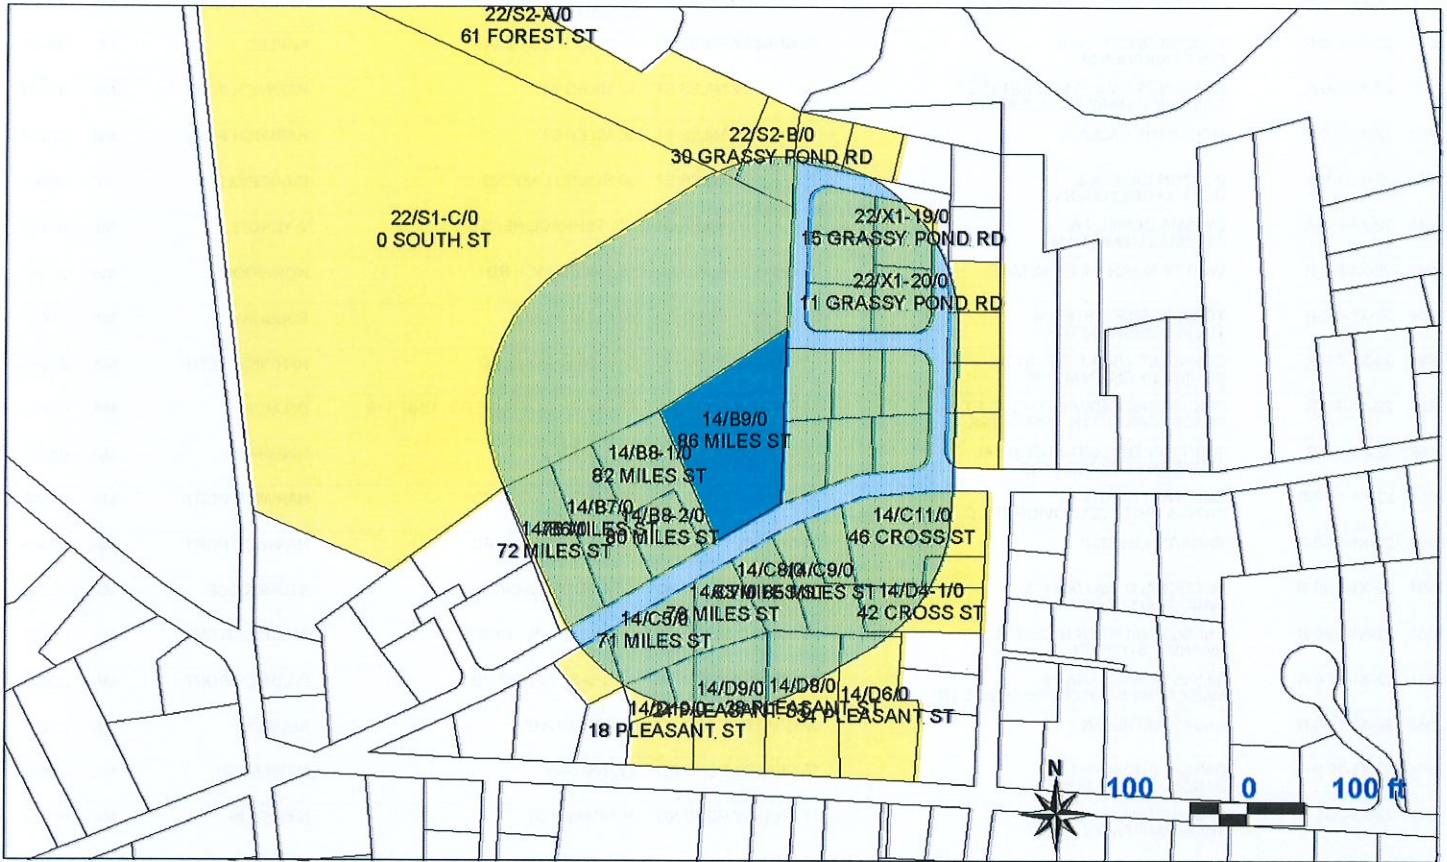

TOWN OF HARWICH, MA  
 BOARD OF ASSESSORS  
 732 Main Street, Harwich, MA 02645

Abutters List Within 300 feet of Parcel 14/B9/0

Key	Parcel ID	Owner	Location	Mailing Street	Mailing City	ST	ZipCd/Country
8478	14-B6-0-R	DYER BRUCE R & DYER LYNNE	72 MILES ST	72 MILES ST	HARWICH PORT	MA	02646
1768	14-B7-0-R	MASON WALTER D & MASON JANINE M	76 MILES ST	76 MILES ST	HARWICH PORT	MA	02646
1770	14-B8-1-0-R	SANZONE CAROL A TRS ET AL SANZONE RAYMOND D TRS	82 MILES ST	11 ELIZABETH DR	NORTHBOROUGH	MA	01532
1772	14-B8-2-0-R	KANE M ELEANOR ET AL TOMANY TARA E	80 MILES ST	20 FORREST VIEW DR	VERNON	CT	06066
1775	14-B9-0-R	OLIVER HOMES LLC	86 MILES ST	39 OLD COUNTY RD	HARWICH PORT	MA	02646
1783	14-C4-0-R	GUILD PAMELA E & GUILD JONATHA ET AL SABOURIN ELIZABETH & THO	69 MILES ST	10 CALVINS LN	STERLING	MA	01564
1788	14-C5-0-R	QUINN JANE M TR QUINN FAMILY REAL ESTATE TR #2	71 MILES ST	50 PRINCESS RD	W NEWTON	MA	02465
1792	14-C7-0-R	DENOFIO DAVID C & DENOFIO BRIDGET M	79 MILES ST	1317 REGENT ST	SCHENECTADY	NY	12309
1794	14-C8-0-R	MALONEY JOSEPH F	83 MILES ST	11 HOBBS RD	WALTHAM	MA	02452
1797	14-C9-0-R	OLEARY CATHERINE KEANE	85 MILES ST	429 WEST LOCUST ST	JOHNSON CITY	TN	37604
1800	14-C10-0-R	NAUGHTON ROBERT T & NAUGHTON KATE H	87 MILES ST	40 ALBA RD	WELLESLEY HILLS	MA	02481
8479	14-C11-0-R	YALMOKAS JONATHAN L & YALMOKAS JESSICA M	46 CROSS ST	157 MERLIN AVE	SLEEPY HOLLOW	NY	10591
1824	14-D4-1-0-R	PALERMO SUSAN F TRS SUSAN F PALERMO FAMILY TRUST	42 CROSS ST	2 CHICKADEE RD	IPSWICH	MA	01938
1825	14-D5-0-R	SWIFT ELLIOTT	44 CROSS ST	44 CROSS ST	HARWICH PORT	MA	02646
8480	14-D6-0-R	ROWLEY MAUREEN E TRS ET AL ROWLEY JOHN F TRS	34 PLEASANT ST	5 HAMPTON RD	WESTWOOD	MA	02090