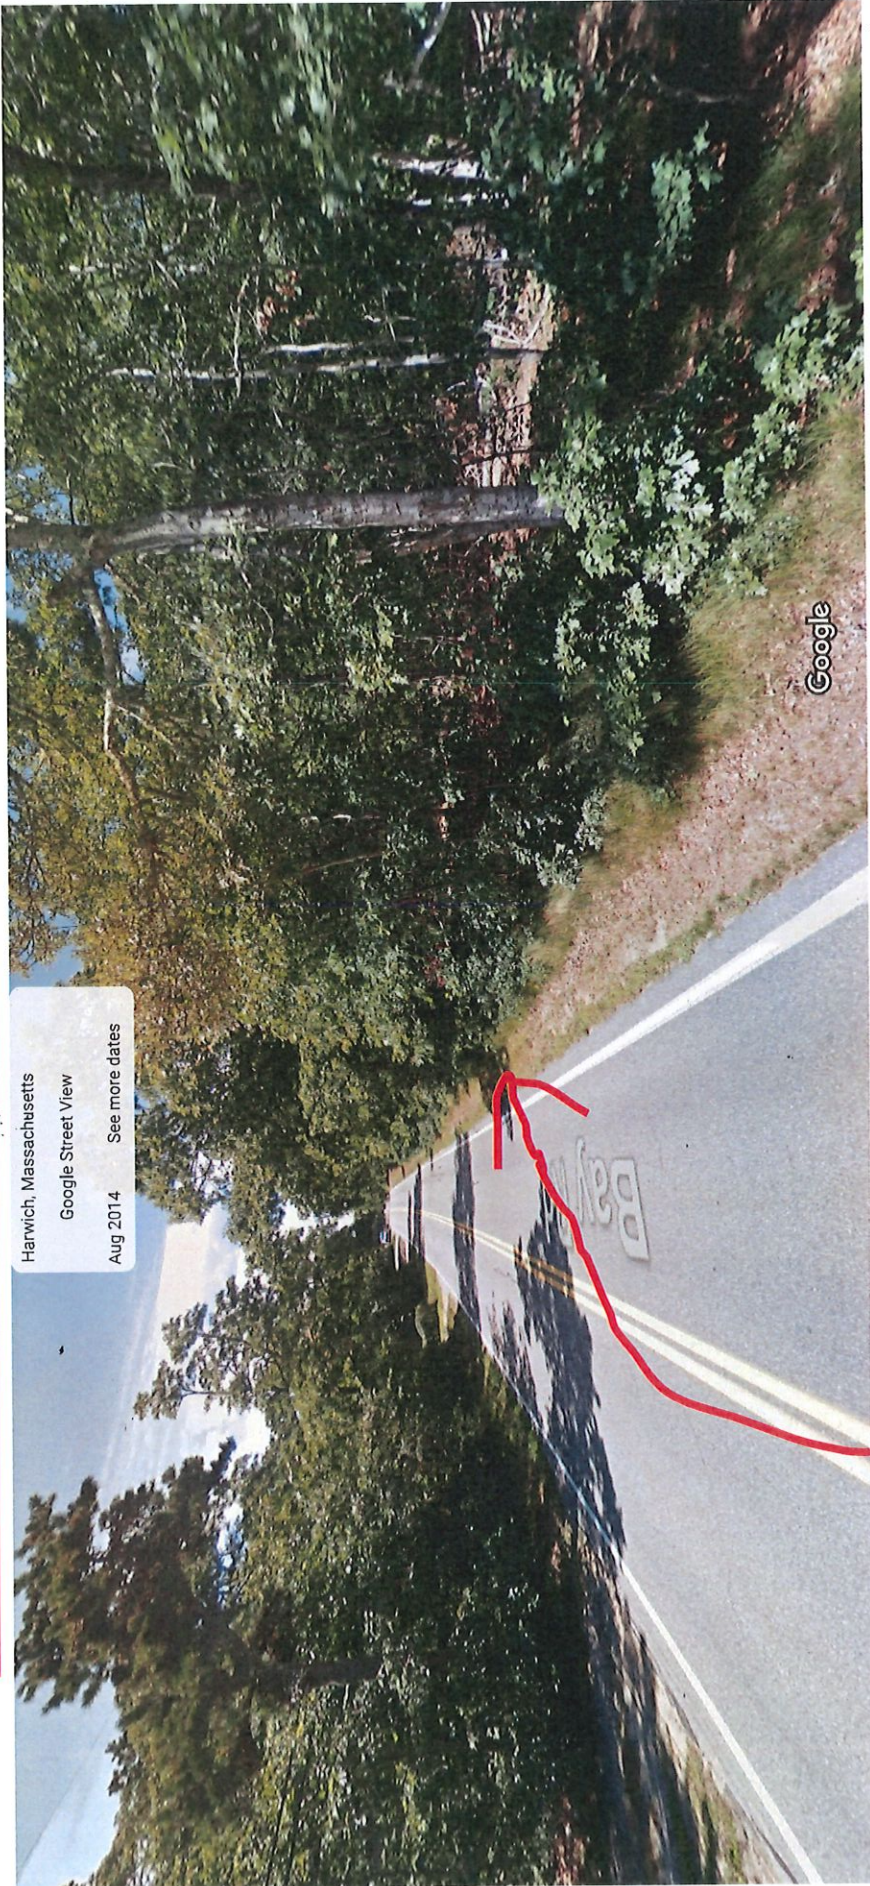

Imagery © 2023 CNES / Airbus, MassGIS, Commonwealth of Massachusetts EOEA, Maxar Technologies, Map data © 2023 100 ft

RECEIVED  
TOWN CLERK  
HARWICH, MA  
2023 FEB - 3 P 3:16

# BAY ROAD FRONTAGE

Harwich, Massachusetts  
Google Street View  
Aug 2014 [See more dates](#)

Google

Image capture: Aug 2014 © 2023 Google

# 52 BAY ROAD LOT FRONTAGE

RECEIVED  
TOWN CLERK  
HARWICH, MA

2023 FEB - 3 P 3:16

VICKSBURG AVENUE FRONTAGE

Harwich, Massachusetts  
Google Street View  
Aug 2014

Google

Image capture: Aug 2014 © 2023 Google

PROPOSED 24 VICKSBURG AVE  
DRIVEWAY OPENING LOCATION

RECEIVED  
TOWN CLERK  
HARWICH, MA  
2023 FEB -3 P 3:16