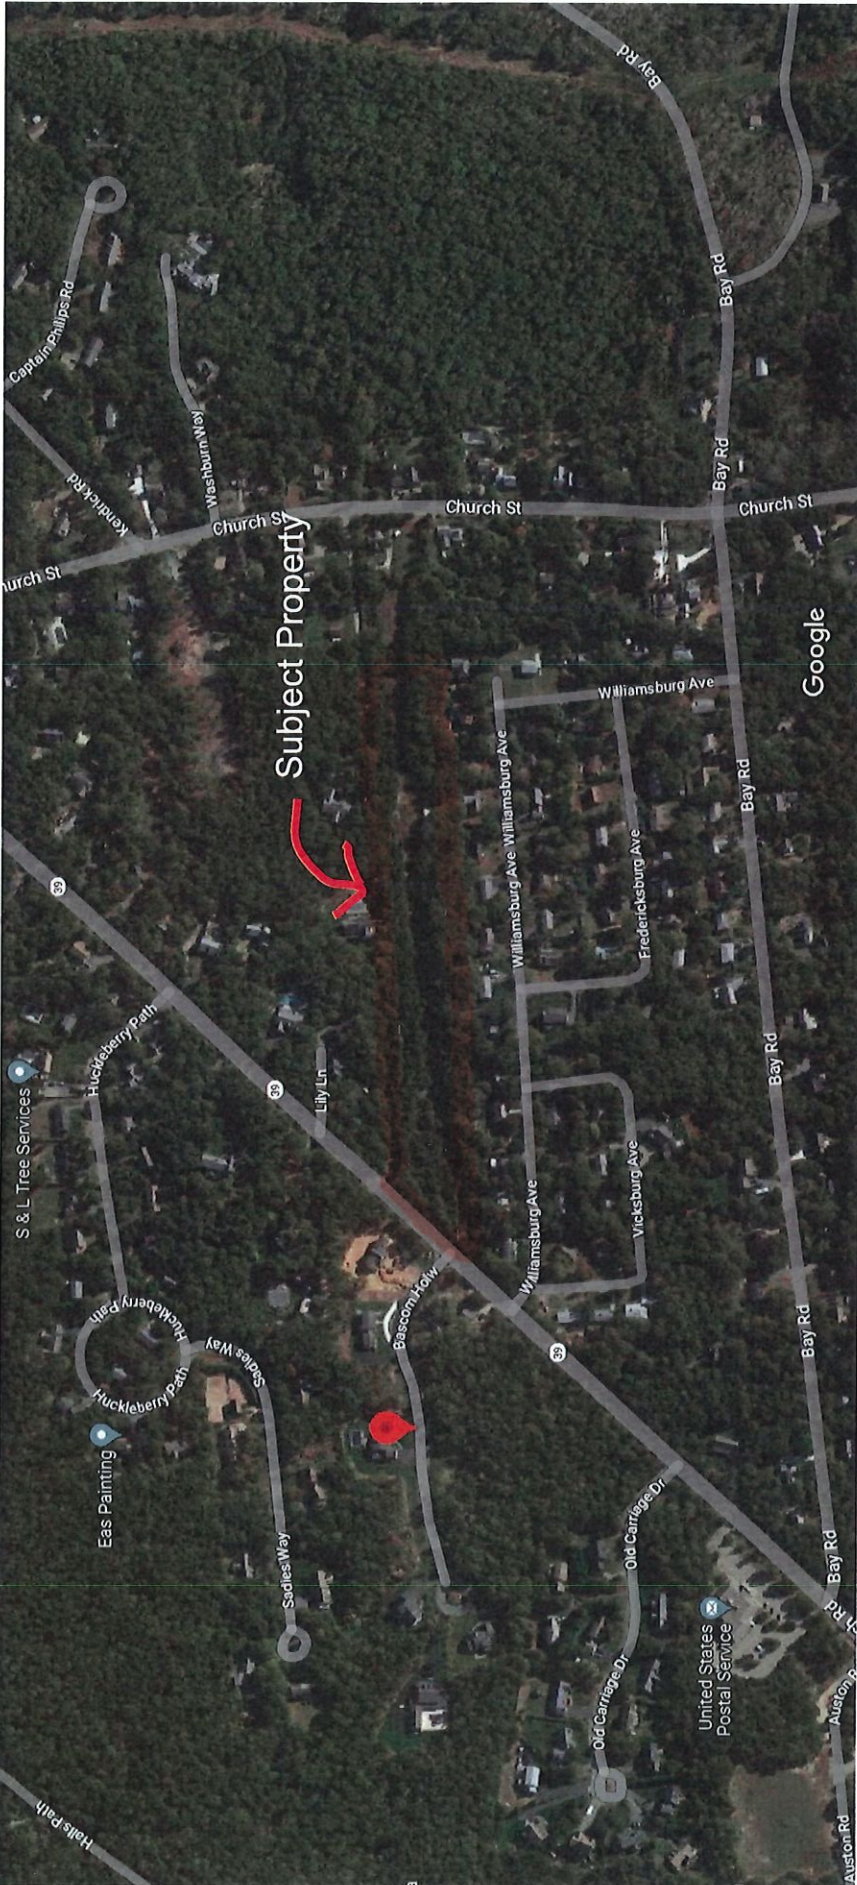

DORSET DRIVE

Google Maps

Imagery ©2023 CNES / Airbus, MassGIS, Commonwealth of Massachusetts EOE, Maxar Technologies, USDA/FPAC/GEO, Map data ©2023 200 ft

**MODIFICATION PLAN PROPOSAL**  
**2-6-23**

2023 FEB -7 P 1:37

RECEIVED  
TOWN CLERK  
HARWICH, MA

DORSET DRIVE - STREET VIEW FROM THE SOUTH ON ORLEANS ROAD

Google Maps

Harwich, Massachusetts

Google Street View

Nov 2019 See more dates

Google

Image capture: Nov 2019 © 2023 Google