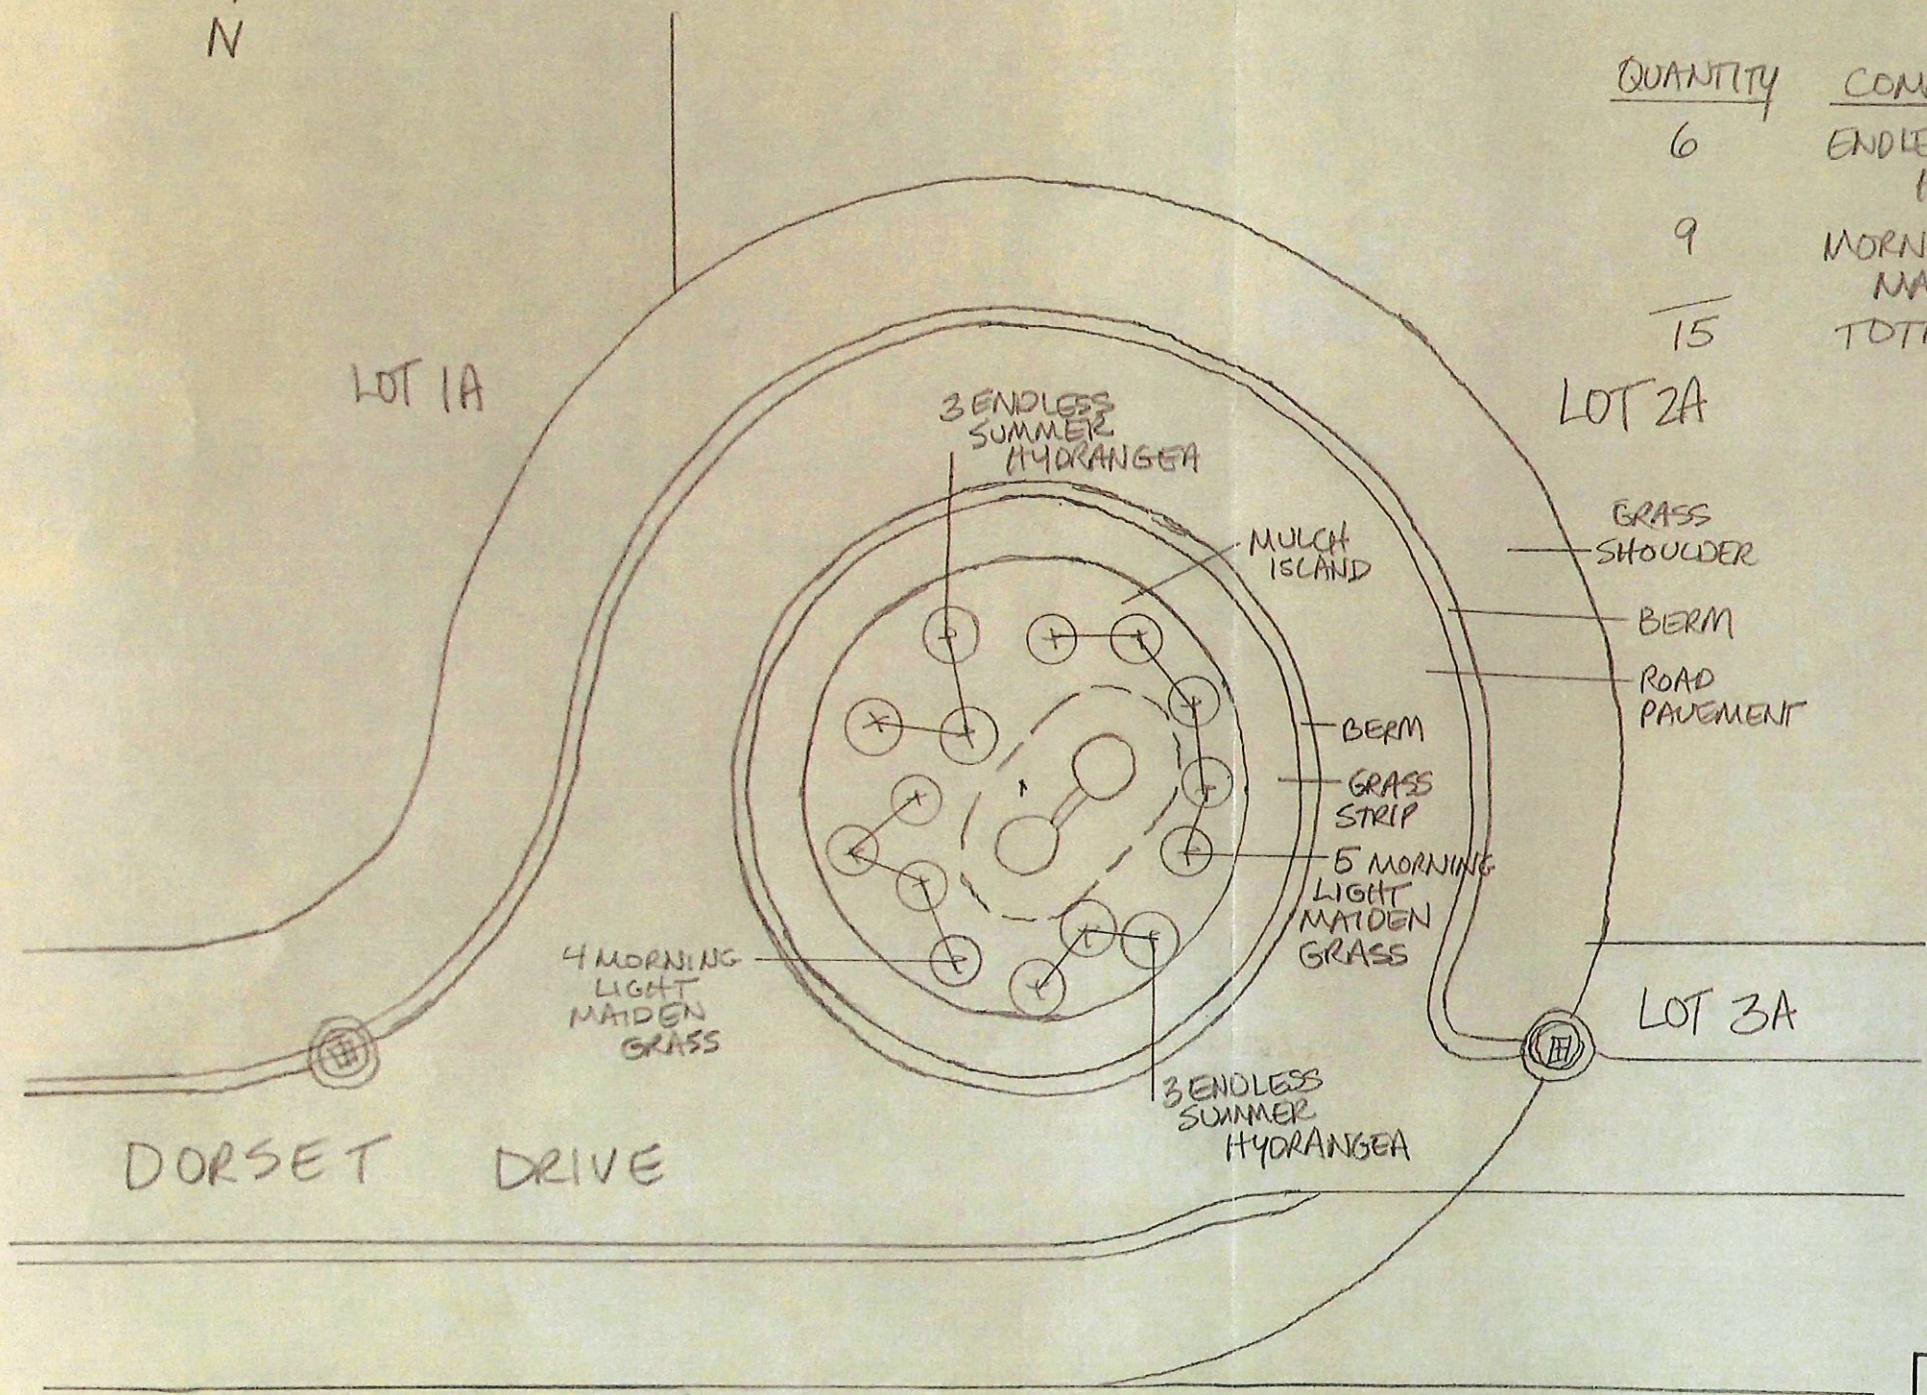

DORSET DRIVE

LANDSCAPE PLANT LIST

QUANTITY	COMMON NAME	PLANT SIZE
6	ENDLESS SUMMER HYDRANGEA	#7
9	MORNING LIGHT MAIDEN GRASS	#5
15	TOTAL	

DORSET DRIVE			
SCALE: 1" = 10'	APPROVED BY:	DRAWN BY: SBL	
DATE: 3/27/23		REVISED:	
CUL-DE-SAC LANDSCAPE PLAN			
			DRAWING NUMBER: 1