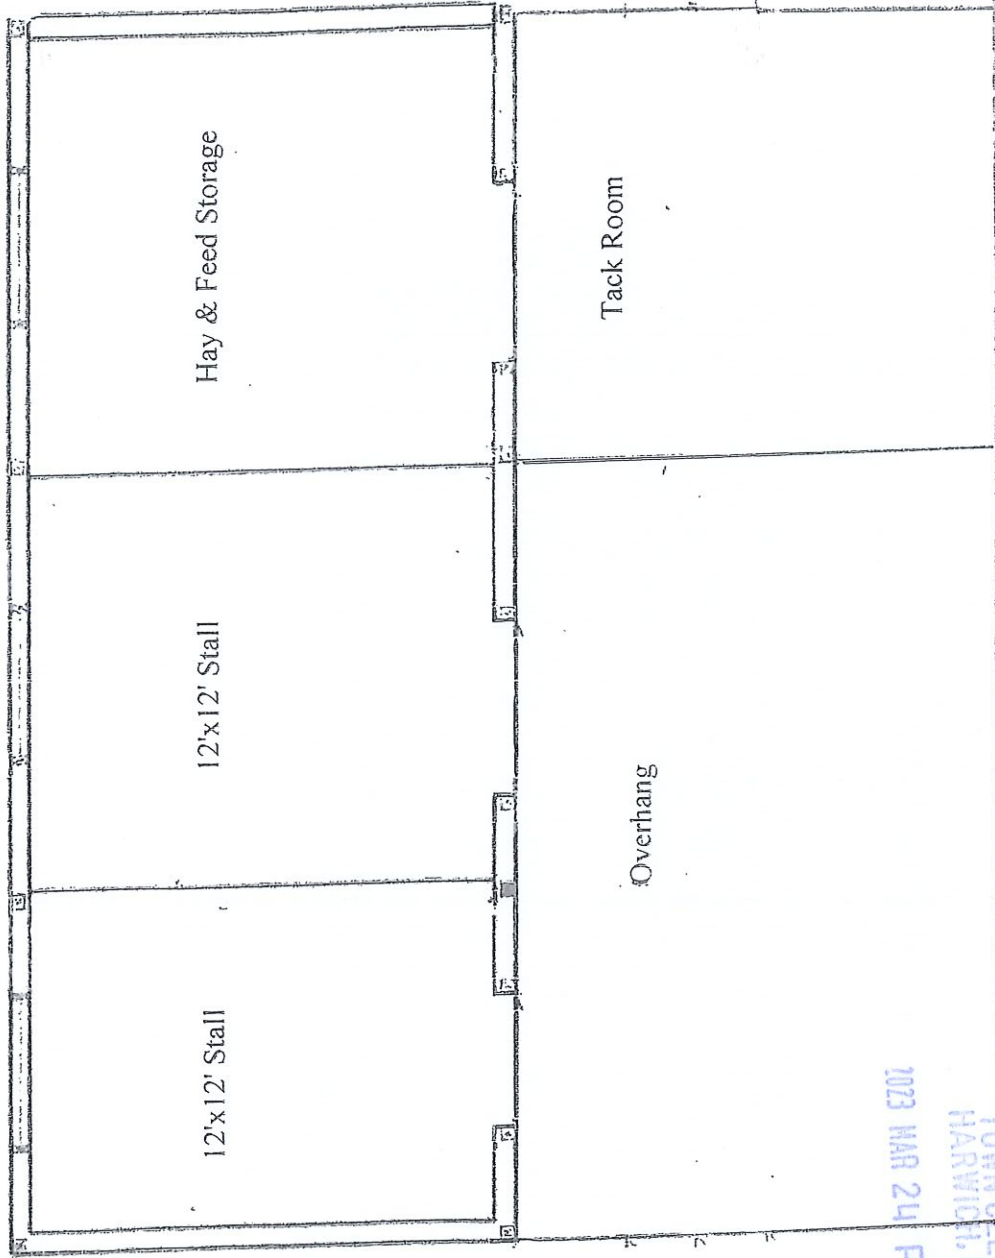

30 Church Street, Harwich

W

12' x 36' L Shaped Shedrow Barn

S

2023 MAR 24 P 1:43

RECEIVED
TOWN CLERK
HARWICH, MA

N.B. Same Sq. Footage as 24'x24' Barn

E