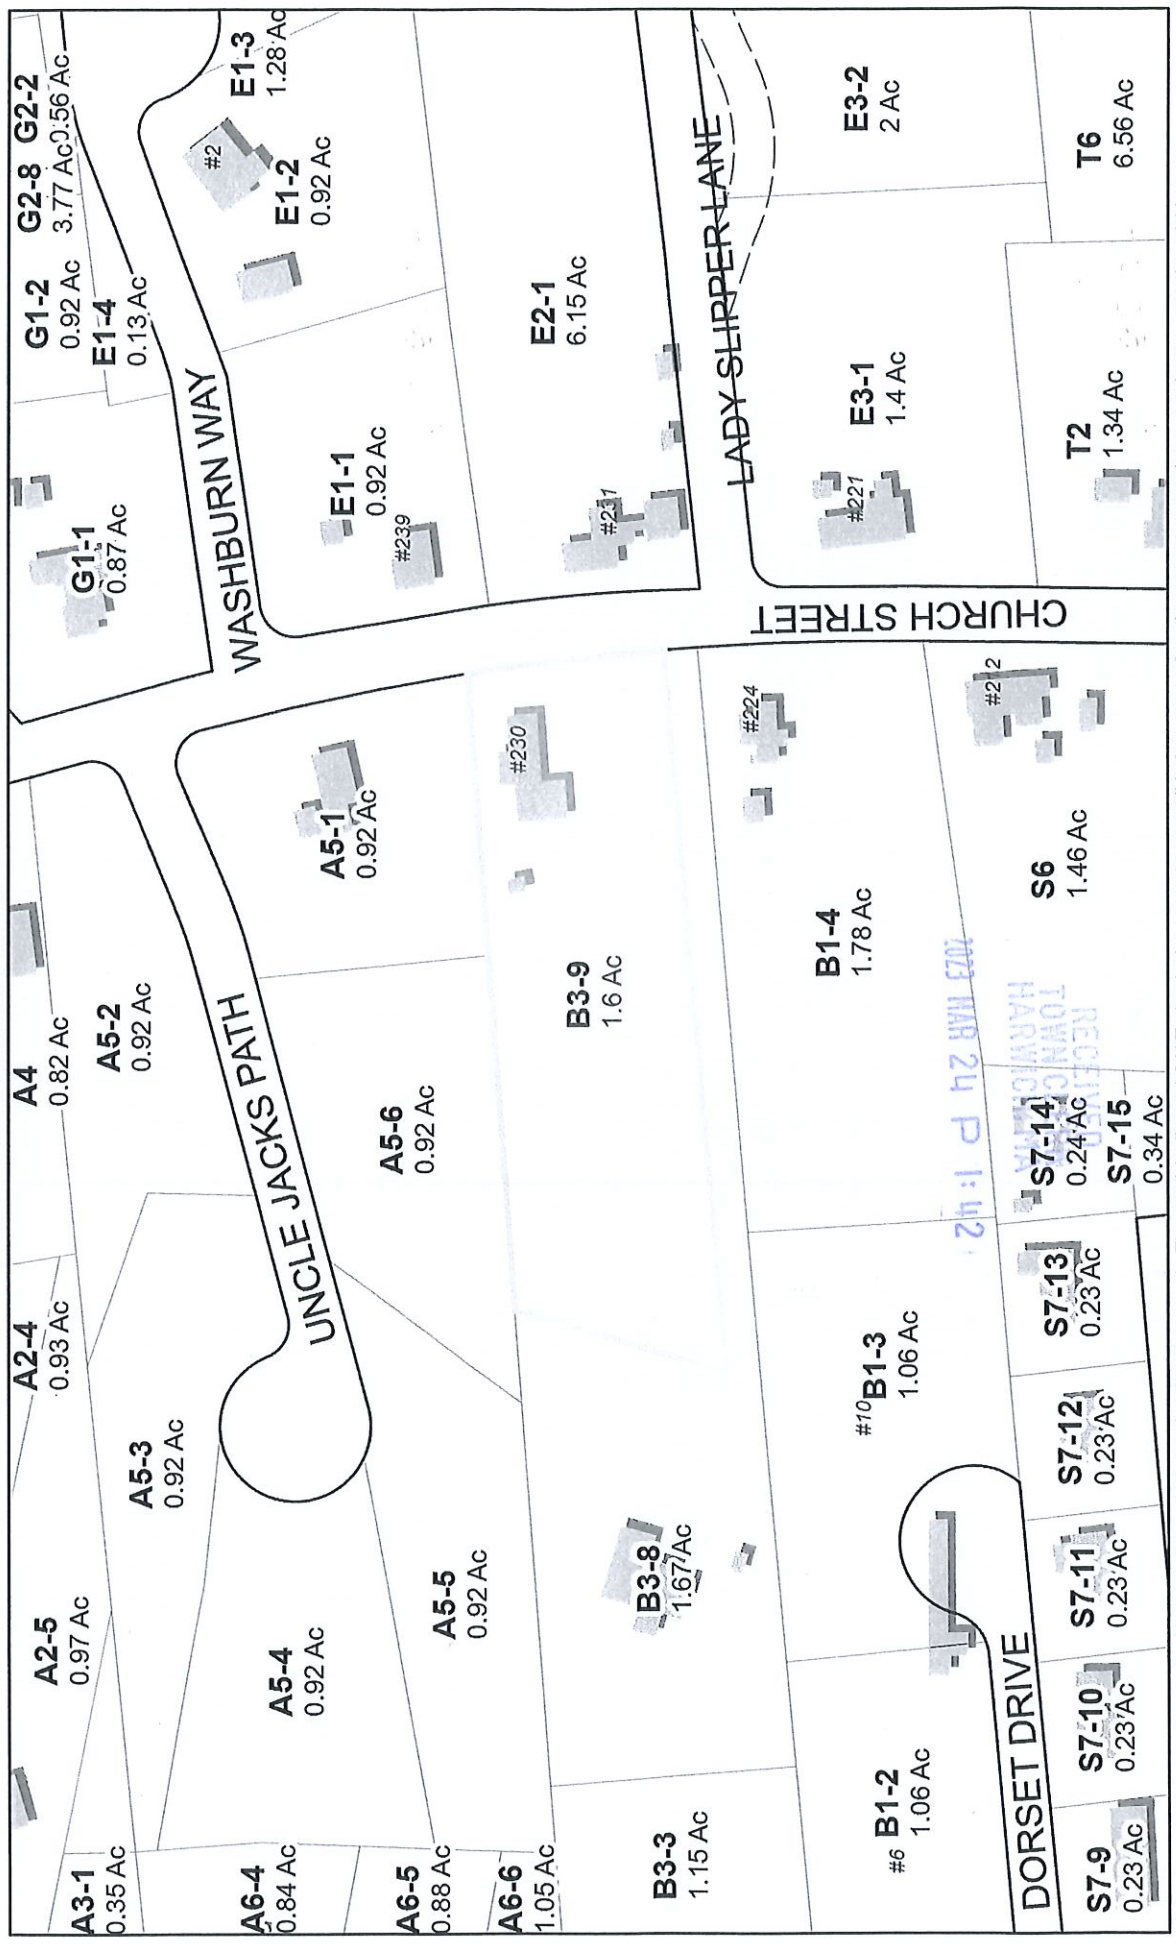

Harwich, MA

1 inch = 140 Feet

February 20, 2023

www.cai-tech.com

Data shown on this map is provided for planning and informational purposes only. The municipality and CAI Technologies are not responsible for any use for other purposes or misuse or misrepresentation of this map.