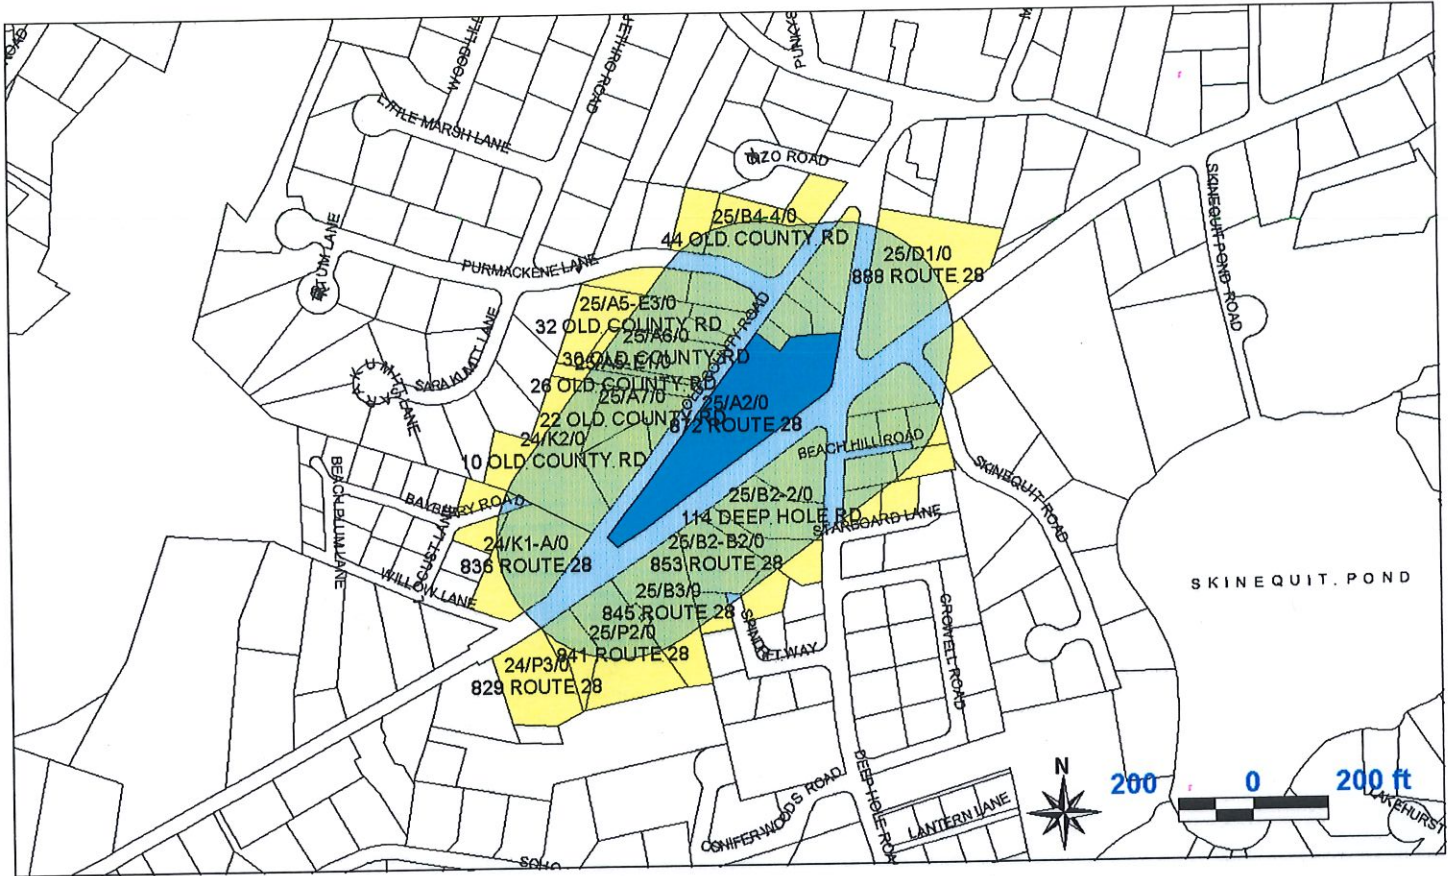

TOWN OF HARWICH, MA
 BOARD OF ASSESSORS
 732 Main Street, Harwich, MA 02645

Abutters List Within 300 feet of Parcel 25/A2/0

Key	Parcel ID	Owner	Location	Mailing Street	Mailing City	ST	ZipCd/Country
2968	24-K1-3-0-R	LAMBERT MELANIE J TR LAMBERT FAMILY IRREV TRUST	23 BAYBERRY RD	23 BAYBERRY RD	HARWICH PORT	MA	02646
2969	24-K1-4-0-R	WOLFE STEVEN & WOLFE JENNIFER	24 BAYBERRY RD	20 STRATFORD RD	CANTON	MA	02021
9015	24-K1-A-0-E	LOWER CAPE COD COMMUNITY DEVELOPMENT CORPORATION	836 ROUTE 28	3 MAIN STREET UNIT 6 PO BOX 1860	N EASTHAM	MA	02651
2934	24-K2-0-R	WERNER LORE TRUSTEE TONI-ANN NOMINEE TRUST	10 OLD COUNTY RD	416 MAIN ST	W DENNIS	MA	02670
9017	24-P3-0-R	HILL MORGAN D TRS ET AL MASON PAMELA TRS	829 ROUTE 28	829 ROUTE 28	HARWICH PORT	MA	02646
9028	25-A2-0-R	MAIN STREET STONE HORSE LLC	872 ROUTE 28	PO BOX 25	CHATHAM	MA	02633
2817	25-A3-0-R	KELLY JENNIFER A	37 OLD COUNTY RD	37 OLD COUNTY RD	HARWICH PORT	MA	02646
23282	25-A4-16-0-R	OLIVER HOMES LLC	39 OLD COUNTY RD	39 OLD COUNTY RD	HARWICH PORT	MA	02646
23283	25-A4-17-0-R	OLIVER HOMES LLC	43 OLD COUNTY RD	39 OLD COUNTY RD	HARWICH PORT	MA	02646
2785	25-A5-E1-0-R	OSULLIVAN KATHY A ET AL REDMOND THOMAS L	26 OLD COUNTY RD	226 SUDBURY ST	MARLBORO	MA	01752
7845	25-A5-E3-0-R	COCKCROFT HERBERT JOHN TRS ET COCKCROFT LESLIE CRALL TRS	32 OLD COUNTY RD	4449 TERRA GRANADA DR UNIT 2B	WALNUT CREEK	CA	94595
9030	25-A5-E4-0-R	KANE MARY E ET AL DAVIS CHERI L	34 OLD COUNTY RD	34 OLD COUNTY RD	HARWICH PORT	MA	02646
2786	25-A6-0-R	COPELAND LESLIE	30 OLD COUNTY RD	30 OLD COUNTY RD	HARWICH PORT	MA	02646
2789	25-A6-A-0-R	OSULLIVAN KATHY A ET AL REDMOND THOMAS L	0 OLD COUNTY RD	226 SUDBURY ST	MARLBORO	MA	01752
2791	25-A7-0-R	CLAWSON ELIZABETH R	22 OLD COUNTY RD	53 BROOKFIELD RD	ABINGTON	MA	02351